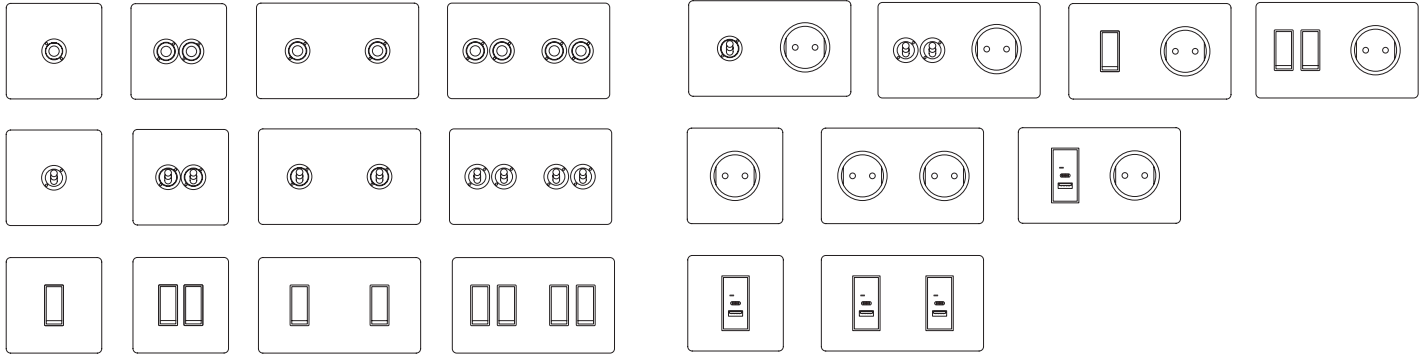

Hollow/Cavity Wall Box