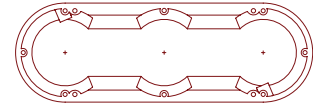

Hollow/Cavity Wall Multigang