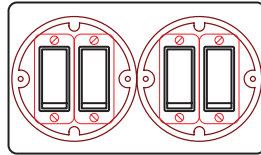

Hollow/Cavity Wall Box