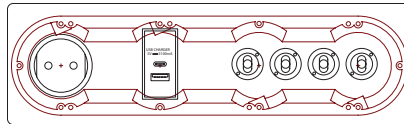

Hollow/Cavity Wall Multigang