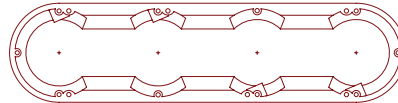

Hollow/Cavity Wall Multigang