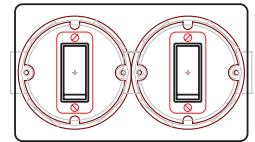

Solid Wall Pre-mount Box