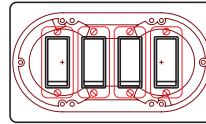

Hollow/Cavity Wall Multigang