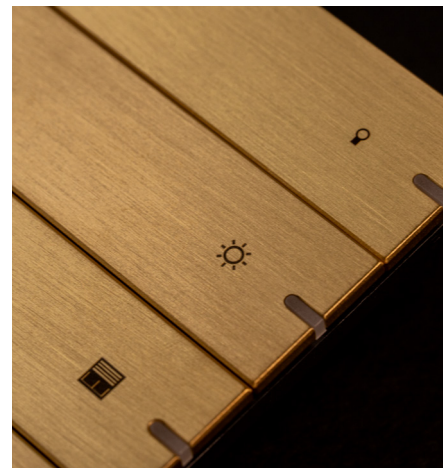

CHAMFERED EDGES

For the square-edged Penthouse² and 95 Range, chamfered edge options add subtle, architectural detail. This refined profile delivers a crisp, modern finish while complementing both traditional and contemporary interiors.

SWITCH DESIGNS

The European Collection offers a range of switch designs to suit different aesthetics and interior styles. Ringed switches offer a classic, traditional look, while ringless switches create a sleek, minimalist appearance. Alongside these, a selection of designer toggles adds tactile detail and refined visual character, allowing our switches to be tailored to the finest details.

BESPOKE FINISHES

A wide selection of finishes allows the European Collection to harmonise with other architectural elements. Our Bespoke Finish services enable custom tones, specialist patinas, and finish matching to hardware or specific colours, offering enhanced control over colour and texture.

LASER MARKING SERVICE

Our in-house laser engraving service allows personalised detailing, from text to symbols, transforming switches and plates into refined, functional design features that integrate seamlessly into residential or commercial spaces.

Top: Penthouse² Collection Chamfered 2-Gang Ringless Toggle in Antique Brass

Bottom: Pushbutton Sensor 4 Rockers in Satin Brass with Custom Laser Engraving