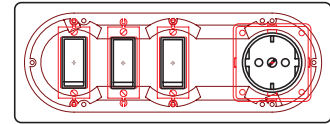

Hollow/Cavity Wall Multigang