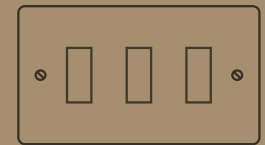

3 GANG ROCKER PLATE