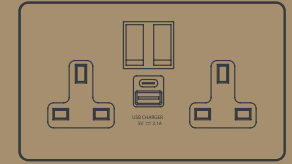

13A TWIN SWITCHED
SOCKET OUTLET WITH
INTEGRATED USBS