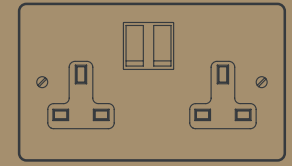

CRYSTAL COLLECTION

COMPLETE SOCKET OUTLETS

Part Description	Price
13A Twin Switched Socket Outlet	£60.64
13A Twin Unswitched Socket Outlet	Not available as standard, please enquire
Twin Switched Socket Outlet with Integrated USBs A+C	£79.68
13A Single Switched Socket Outlet	£44.32
13A Single Unswitched Socket Outlet	Not available as standard, please enquire
5A Unswitched Socket Outlet	£42.16
2A Unswitched Socket Outlet	£42.16
Shaver Supply Unit	£157.44
Single Blank Plate	Not available as standard, please enquire
Twin Blank Plate	Not available as standard, please enquire

ROCKER SWITCHES

Part Description	Price	
	Two Way	Intermediate
1 Gang Rocker Switch	£51.88	£58.71
2 Gang Rocker Switch	£67.35	£81.01
3 Gang Rocker Switch	£101.83	£122.32
4 Gang Rocker Switch	£117.27	£144.59

STEP ONE: CHOOSE YOUR PLATE

Part Description	Price
1 Gang Rocker Plate and Grid	£36.42
2 Gang Rocker Plate and Grid	£36.42
3 Gang Rocker Plate and Grid	£55.45
4 Gang Rocker Plate and Grid	£55.45

STEP TWO: CHOOSE YOUR SWITCH TYPES

Part Description	Price
Two Way Rocker	£15.44
Double Pole Rocker	£19.43
Intermediate Rocker	£22.28
2 Way and Off Rocker	£22.28
Retractive 6A Push to Make/Push to Break	£19.53
Two Position Retractive 6A, Retract to Centre	£24.10
Dummy Blank	£10.03

INTERMEDIATE ROCKER