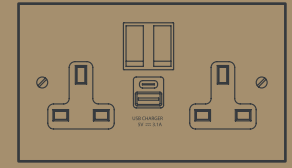

13A TWIN SWITCHED SOCKET OUTLET WITH INTEGRATED USBs