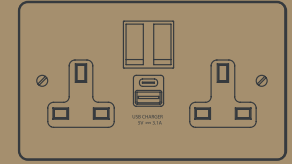

13A TWIN SWITCHED SOCKET OUTLET WITH INTEGRATED USBs