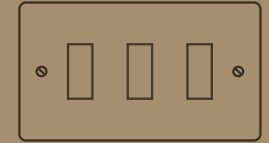

3 GANG ROCKER PLATE