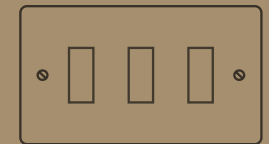

13A SINGLE SWITCHED SOCKET OUTLET WITH INTEGRATED USBs

13A TWIN SWITCHED SOCKET OUTLET WITH INTEGRATED USBs

1

2 GANG ROCKER PLATE

3 GANG ROCKER PLATE

2

INTERMEDIATE ROCKER

CLASSIC COLLECTION