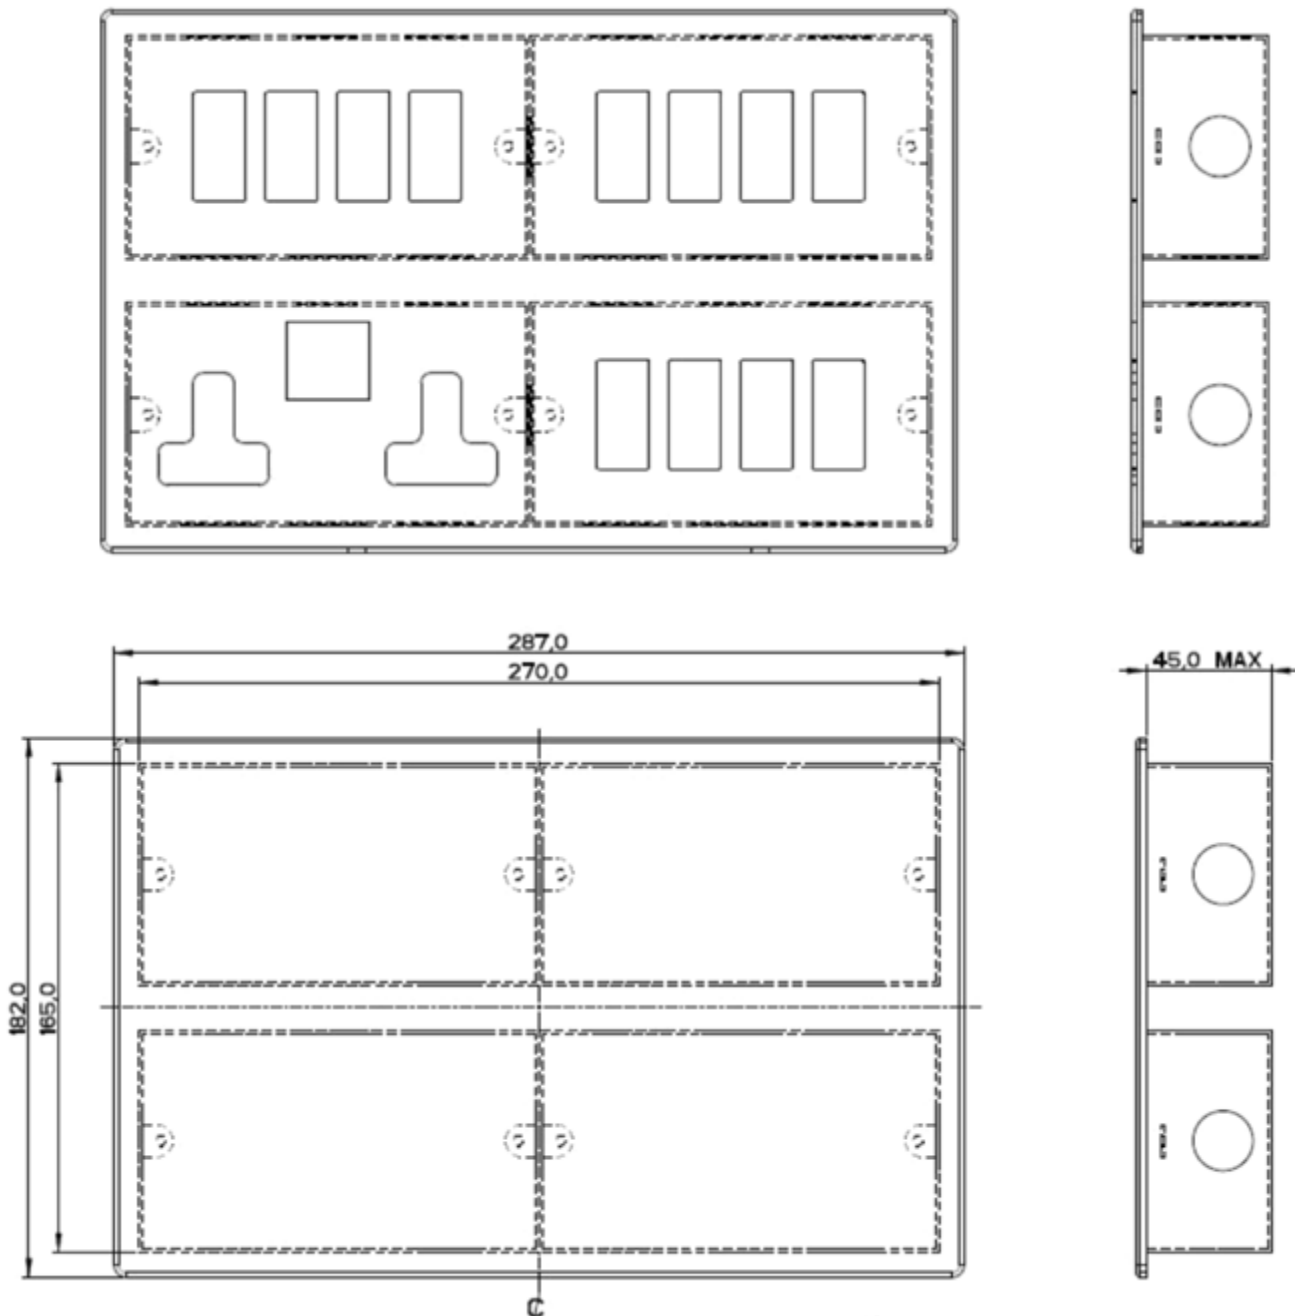

The following sizes are available:

- 8 Gang Square** - 287mm x 182mm
- 6 Gang Horizontal** - 86mm x 422mm
- 6 Gang Vertical** - 146mm x 272mm
- 4 Gang Horizontal** - 86mm x 287mm
- 4 Gang Square** - 146mm x 182mm
- 3 Gang Horizontal** - 227mm x 86mm

Please contact Wandsworth for all special size requests.

Collection	Finish	Product
Penthouse	TBC	8 Gang Square

Penthouse Collection 8 Gang Square

Box No - 8463

Plate Size - 182mm x 287mm

A typical arrangement of services

Penthouse Collection 6 Gang Horizontal

Box No -8462

Plate Size -86mm x 422mm

A typical arrangement of services

NOTE:

The Company Policy is one of continuous improvement and the right to change designs, dimensions, descriptive matter, etc., at any time without notice is reserved.