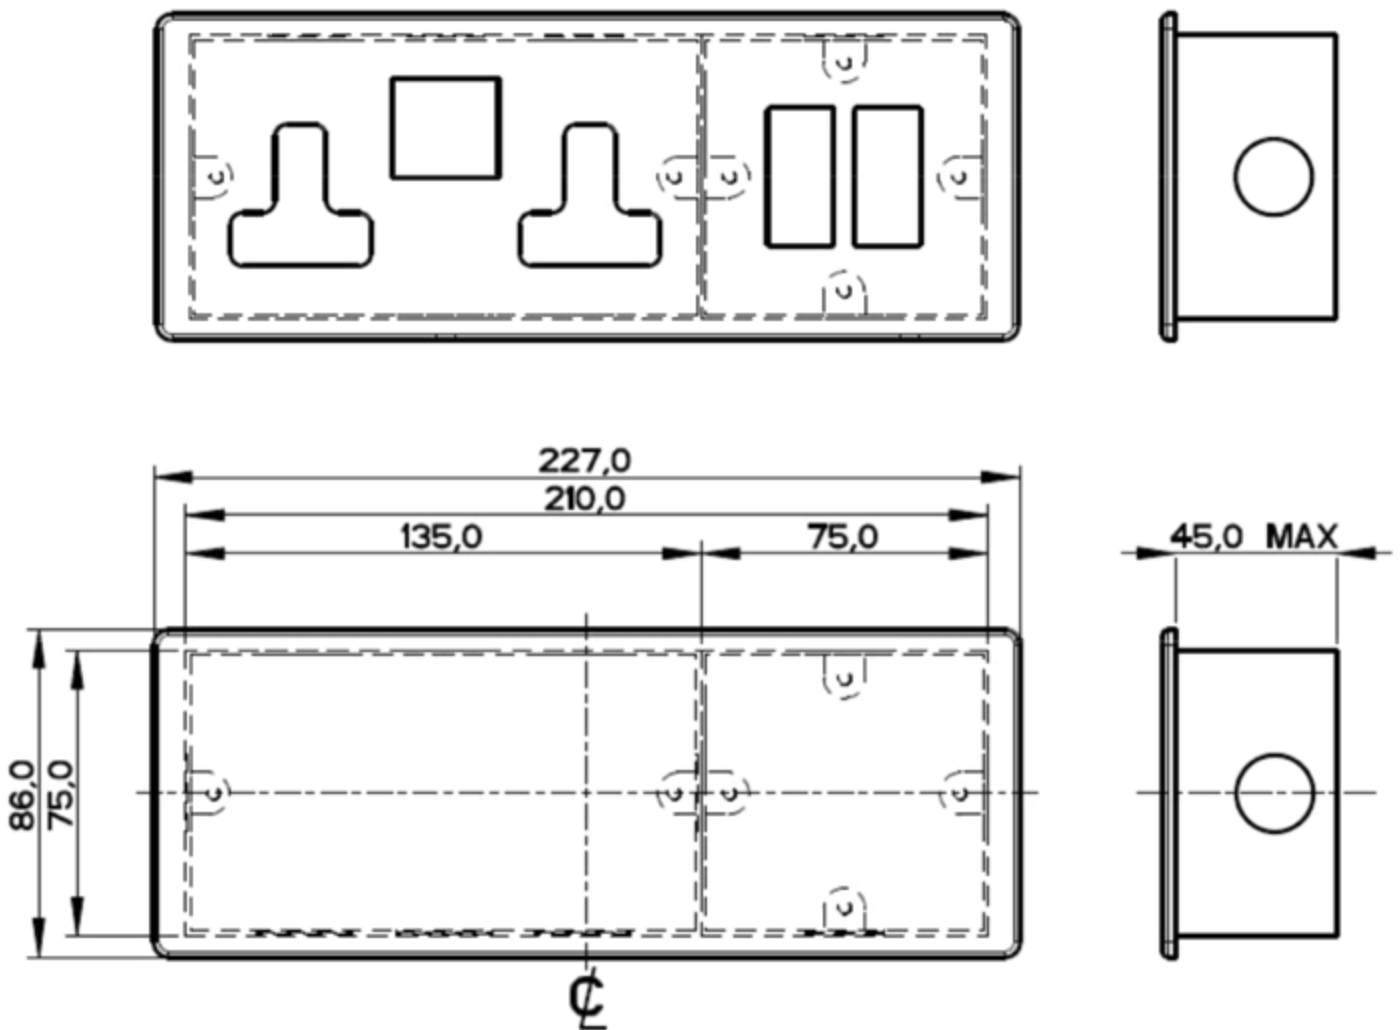

The following sizes are available:

- 8 Gang Square** - 287mm x 182mm
- 6 Gang Horizontal** - 86mm x 422mm
- 6 Gang Vertical** - 146mm x 272mm
- 4 Gang Horizontal** - 86mm x 287mm
- 4 Gang Square** - 146mm x 182mm
- 3 Gang Horizontal** - 227mm x 86mm

Collection	Finish	Product
Penthouse	TBC	4 Gang Square

Penthouse Collection 4 Gang Square

Box No -8465

Plate Size - 146mm x 182mm

A typical arrangement of services

NOTE:

The Company Policy is one of continuous improvement and the right to change designs, dimensions, descriptive matter, etc., at any time without notice is reserved.

Collection	Finish	Product
Penthouse	TBC	3 Gang Horizontal

Penthouse Collection 3 Gang Horizontal

Box No -8468

Plate Size - 86mm x 227mm

Option 1

A typical arrangement of services

NOTE:

The Company Policy is one of continuous improvement and the right to change designs, dimensions, descriptive matter, etc., at any time without notice is reserved.

Collection	Finish	Product
Penthouse	TBC	3 Gang Horizontal

Penthouse Collection 3 Gang Horizontal

Box No -8467

Plate Size - 86mm x 227mm

Option 2

A typical arrangement of services

NOTE:

The Company Policy is one of continuous improvement and the right to change designs, dimensions, descriptive matter, etc., at any time without notice is reserved.