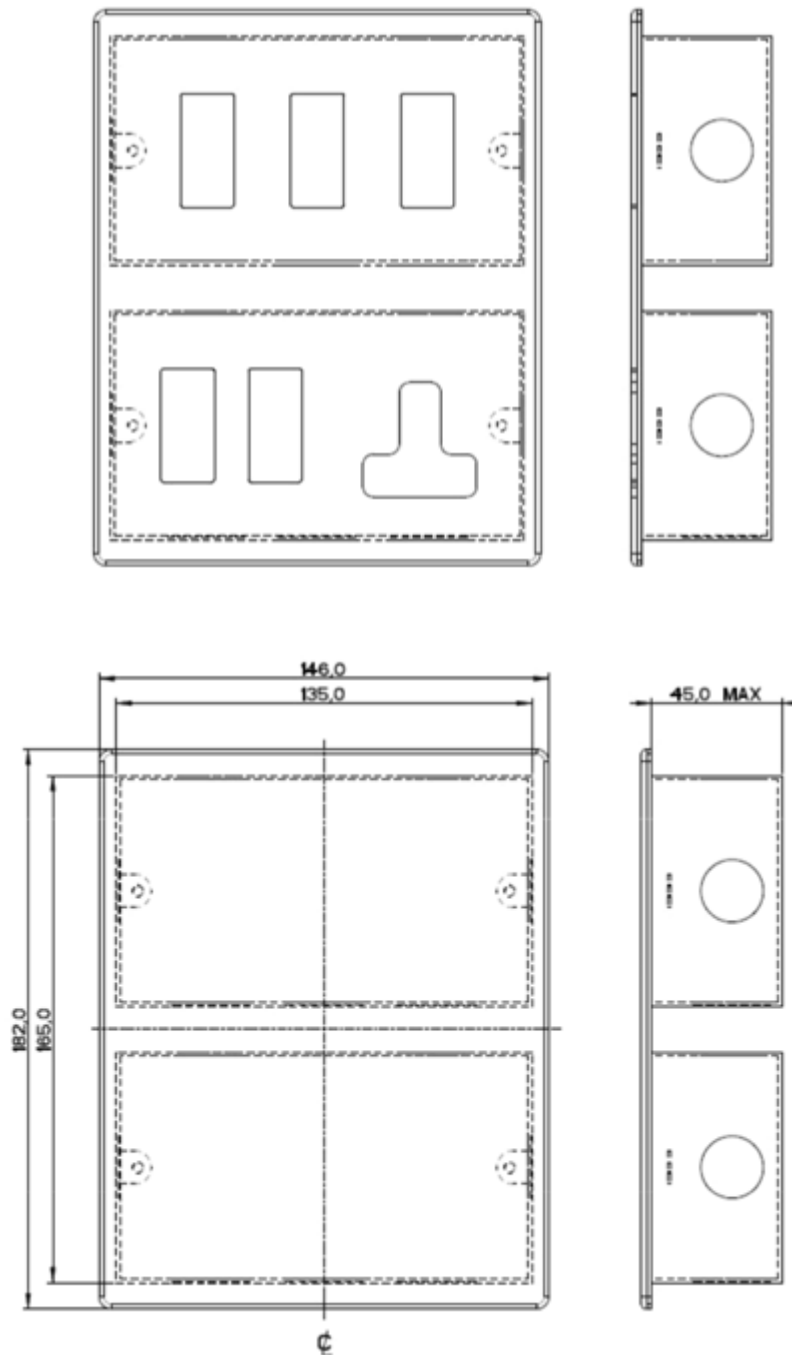

The following sizes are available:

- 8 Gang Square** - 287mm x 182mm
- 6 Gang Horizontal** - 86mm x 422mm
- 6 Gang Vertical** - 146mm x 272mm
- 4 Gang Horizontal** - 86mm x 287mm
- 4 Gang Square** - 146mm x 182mm
- 3 Gang Horizontal** - 227mm x 86mm

Penthouse Collection 6 Gang Horizontal

Box No -8462

Plate Size -86mm x 422mm

A typical arrangement of services

NOTE:

The Company Policy is one of continuous improvement and the right to change designs, dimensions, descriptive matter, etc., at any time without notice is reserved.

Collection	Finish	Product
Penthouse	TBC	4 Gang Horizontal

Penthouse Collection 4 Gang Horizontal

Box No -8466

Plate Size - 86mm x 287mm

A typical arrangement of services

NOTE:

The Company Policy is one of continuous improvement and the right to change designs, dimensions, descriptive matter, etc., at any time without notice is reserved.

Collection	Finish	Product
Penthouse	TBC	4 Gang Square

Penthouse Collection 4 Gang Square

Box No -8465

Plate Size - 146mm x 182mm

A typical arrangement of services

NOTE:

The Company Policy is one of continuous improvement and the right to change designs, dimensions, descriptive matter, etc., at any time without notice is reserved.