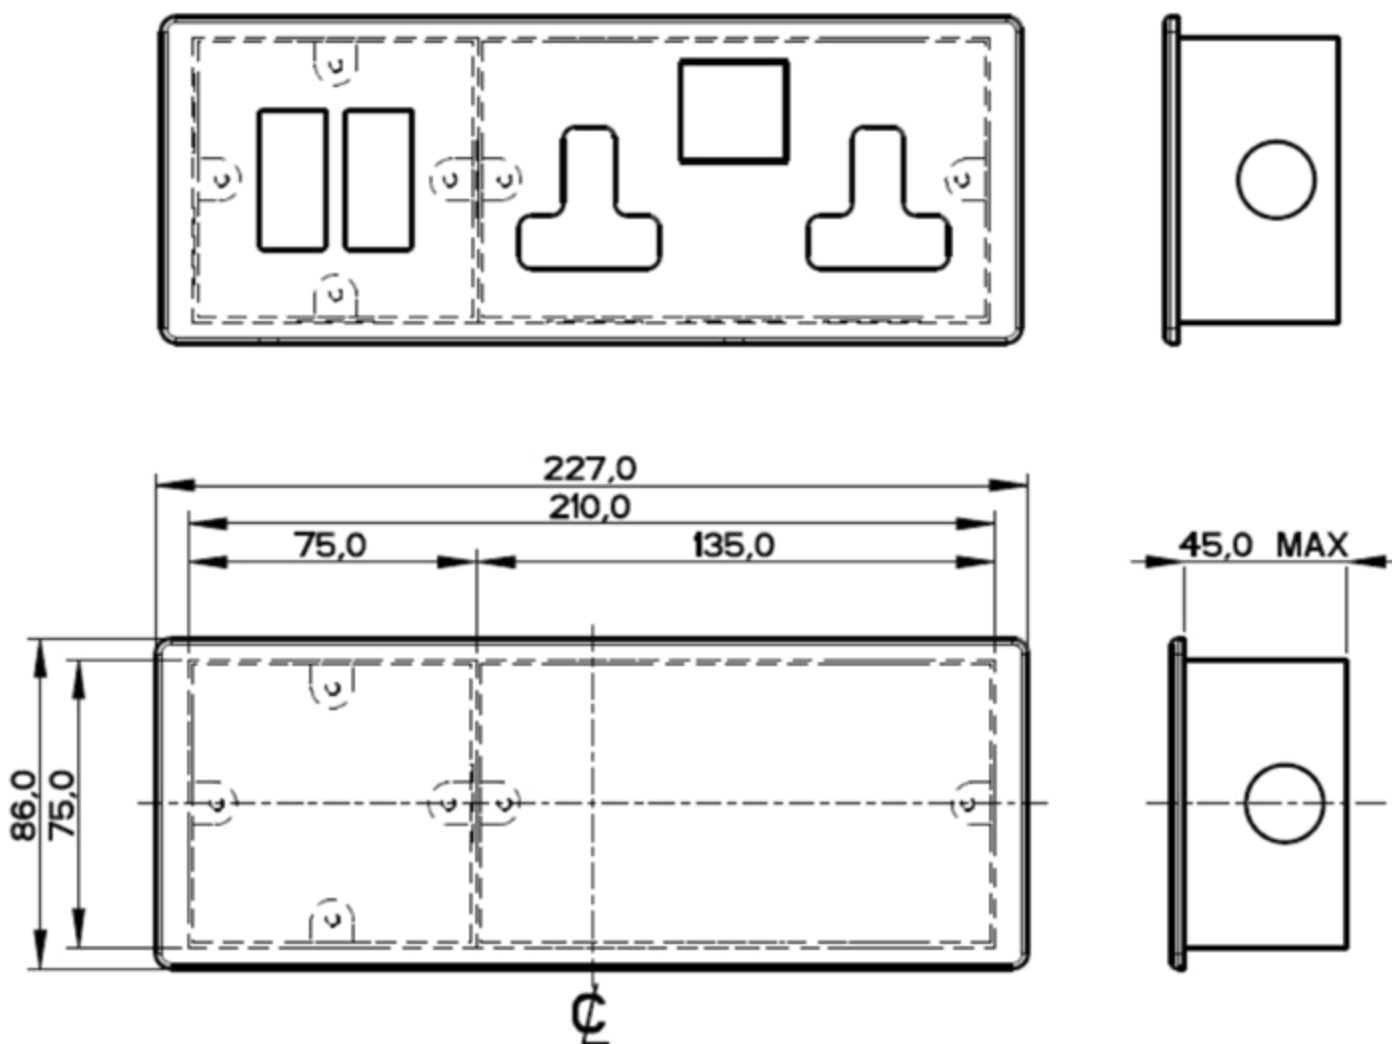

The following sizes are available:

- 8 Gang Square** - 287mm x 182mm
- 6 Gang Horizontal** - 86mm x 422mm
- 6 Gang Vertical** - 146mm x 272mm
- 4 Gang Horizontal** - 86mm x 287mm
- 4 Gang Square** - 146mm x 182mm
- 3 Gang Horizontal** - 227mm x 86mm

Collection	Finish	Product
Penthouse	TBC	4 Gang Square

Penthouse Collection 4 Gang Square

Box No -8465

Plate Size - 146mm x 182mm

A typical arrangement of services

NOTE:

The Company Policy is one of continuous improvement and the right to change designs, dimensions, descriptive matter, etc., at any time without notice is reserved.

Collection	Finish	Product
Penthouse	TBC	3 Gang Horizontal

Penthouse Collection 3 Gang Horizontal

Box No -8468

Plate Size - 86mm x 227mm

Option 1

A typical arrangement of services

NOTE:

The Company Policy is one of continuous improvement and the right to change designs, dimensions, descriptive matter, etc., at any time without notice is reserved.

Collection	Finish	Product
Penthouse	TBC	3 Gang Horizontal

Penthouse Collection 3 Gang Horizontal

Box No -8467

Plate Size - 86mm x 227mm

Option 2

A typical arrangement of services

NOTE:

The Company Policy is one of continuous improvement and the right to change designs, dimensions, descriptive matter, etc., at any time without notice is reserved.