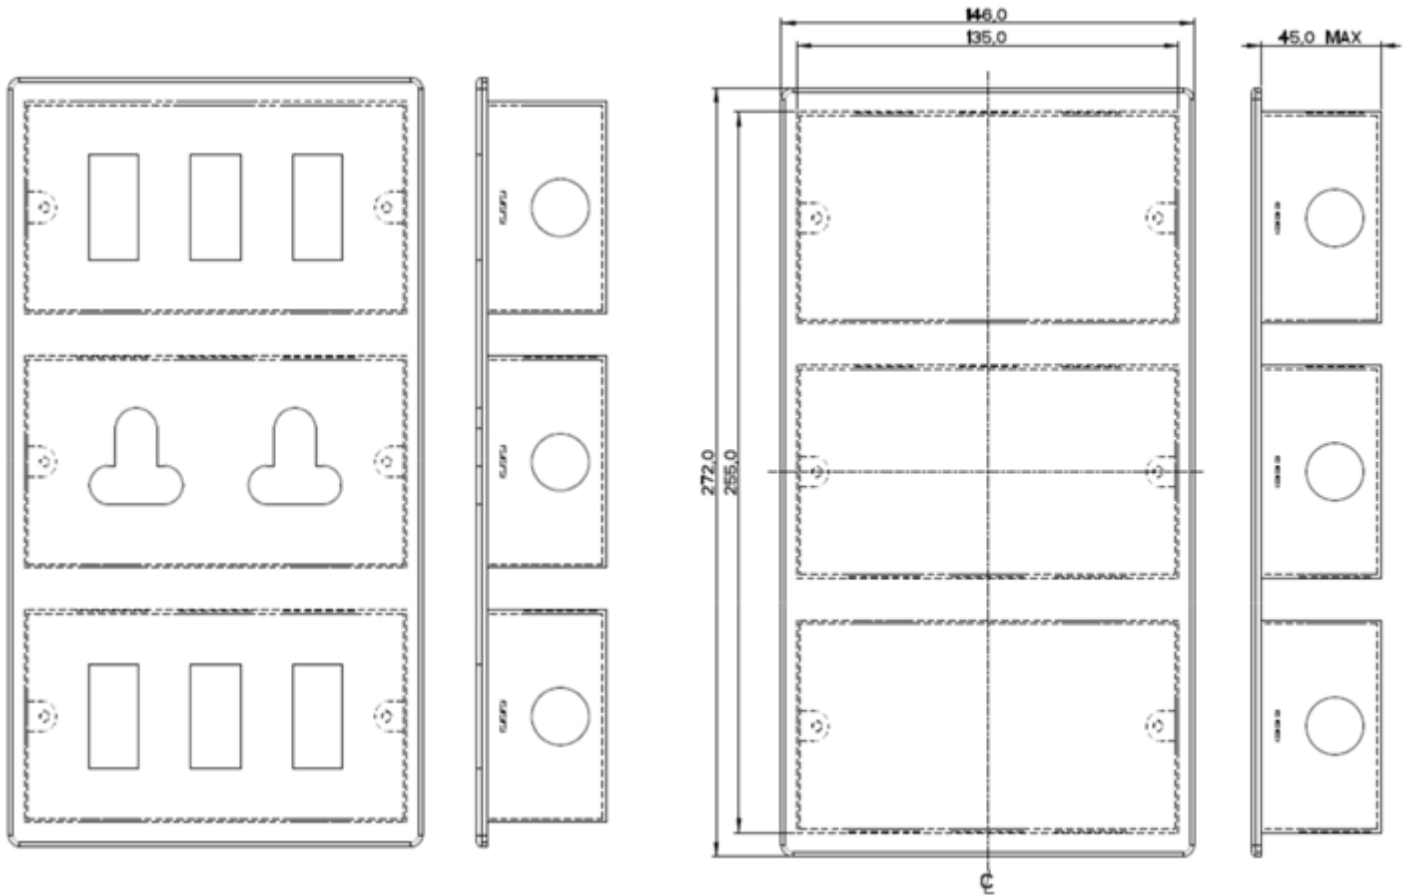

The following sizes are available:

- 8 Gang Square** - 287mm x 182mm
- 6 Gang Horizontal** - 86mm x 422mm
- 6 Gang Vertical** - 146mm x 272mm
- 4 Gang Horizontal** - 86mm x 287mm
- 4 Gang Square** - 146mm x 182mm
- 3 Gang Horizontal** - 227mm x 86mm

Penthouse Collection 6 Gang Horizontal

Box No -8462

Plate Size -86mm x 422mm

A typical arrangement of services

NOTE:

The Company Policy is one of continuous improvement and the right to change designs, dimensions, descriptive matter, etc., at any time without notice is reserved.

Collection	Finish	Product
Penthouse	TBC	6 Gang Vertical

Penthouse Collection 6 Gang Vertical

Box No -8464

Plate Size -146mm x 272mm

A typical arrangement of services

NOTE:

The Company Policy is one of continuous improvement and the right to change designs, dimensions, descriptive matter, etc., at any time without notice is reserved.

Collection	Finish	Product
Penthouse	TBC	4 Gang Horizontal

Penthouse Collection 4 Gang Horizontal

Box No -8466

Plate Size - 86mm x 287mm

A typical arrangement of services

NOTE:

The Company Policy is one of continuous improvement and the right to change designs, dimensions, descriptive matter, etc., at any time without notice is reserved.