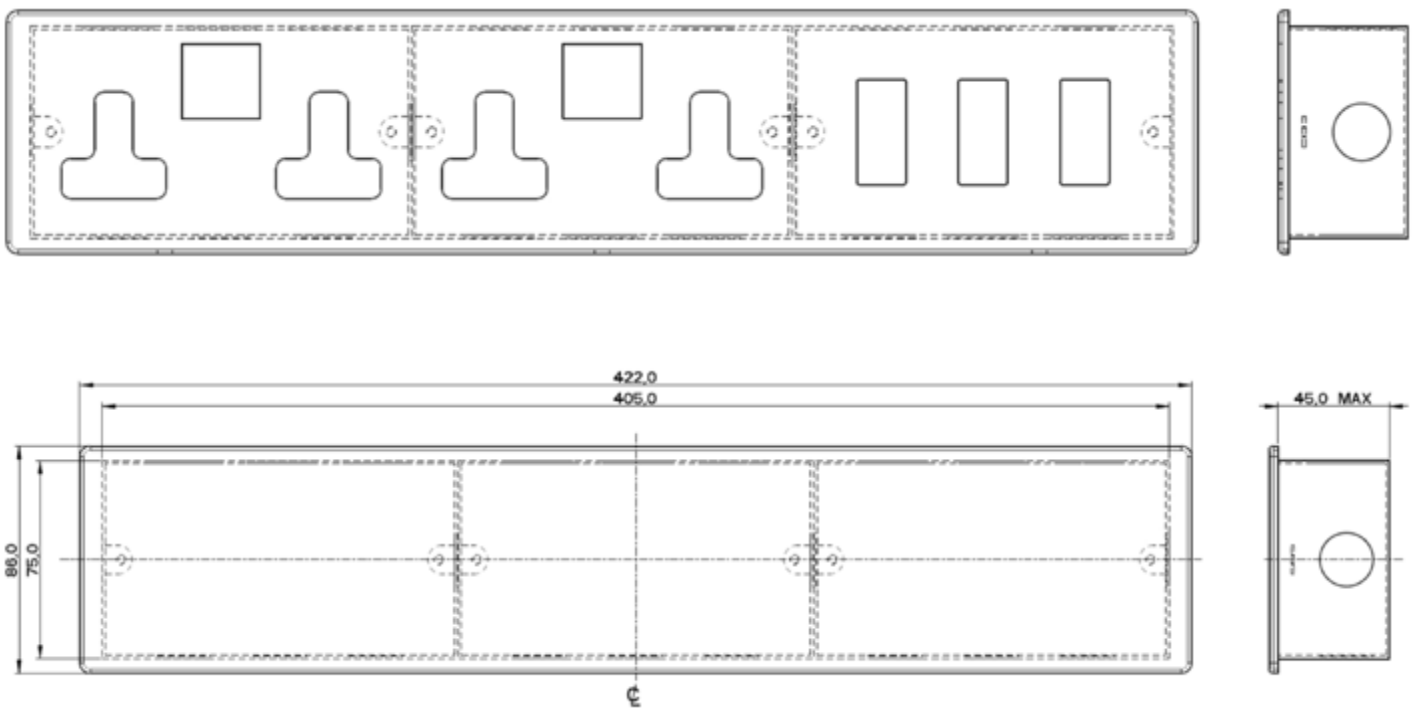

Please contact Wandsworth for all special size requests.

Collection	Finish	Product
Penthouse	TBC	8 Gang Square

Penthouse Collection 8 Gang Square

Box No - 8463

Plate Size - 182mm x 287mm

A typical arrangement of services

Penthouse Collection 6 Gang Horizontal

Box No -8462

Plate Size -86mm x 422mm

A typical arrangement of services

NOTE:

The Company Policy is one of continuous improvement and the right to change designs, dimensions, descriptive matter, etc., at any time without notice is reserved.