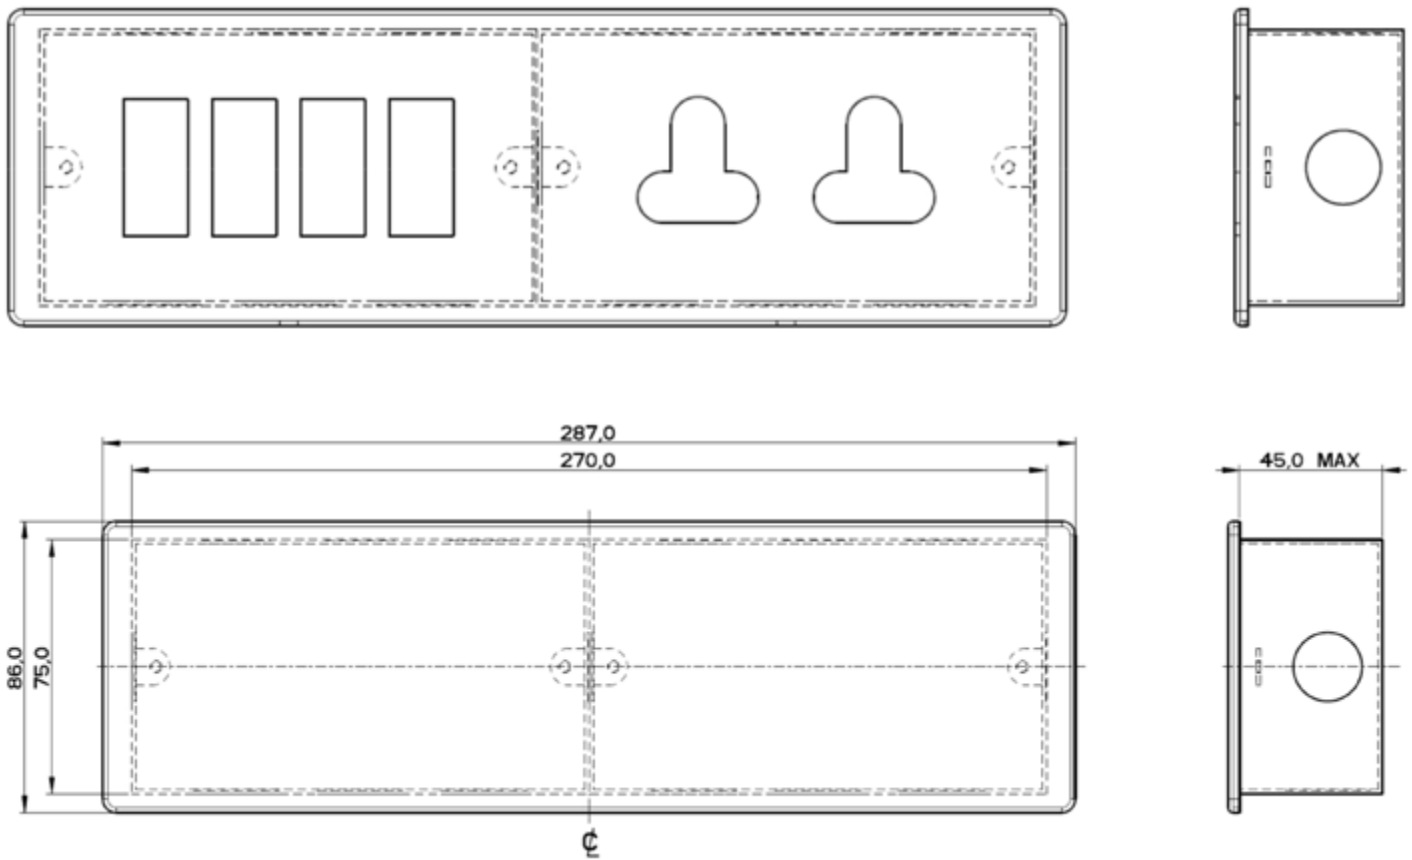

Penthouse Collection 6 Gang Horizontal

Box No -8462

Plate Size -86mm x 422mm

A typical arrangement of services

NOTE:

The Company Policy is one of continuous improvement and the right to change designs, dimensions, descriptive matter, etc., at any time without notice is reserved.

Collection	Finish	Product
Penthouse	TBC	6 Gang Vertical

Penthouse Collection 6 Gang Vertical

Box No -8464

Plate Size -146mm x 272mm

A typical arrangement of services

NOTE:

The Company Policy is one of continuous improvement and the right to change designs, dimensions, descriptive matter, etc., at any time without notice is reserved.

Collection	Finish	Product
Penthouse	TBC	4 Gang Horizontal

Penthouse Collection 4 Gang Horizontal

Box No -8466

Plate Size - 86mm x 287mm

A typical arrangement of services

NOTE:

The Company Policy is one of continuous improvement and the right to change designs, dimensions, descriptive matter, etc., at any time without notice is reserved.

Collection	Finish	Product
Penthouse	TBC	4 Gang Square

Penthouse Collection 4 Gang Square

Box No -8465

Plate Size - 146mm x 182mm

A typical arrangement of services

NOTE:

The Company Policy is one of continuous improvement and the right to change designs, dimensions, descriptive matter, etc., at any time without notice is reserved.