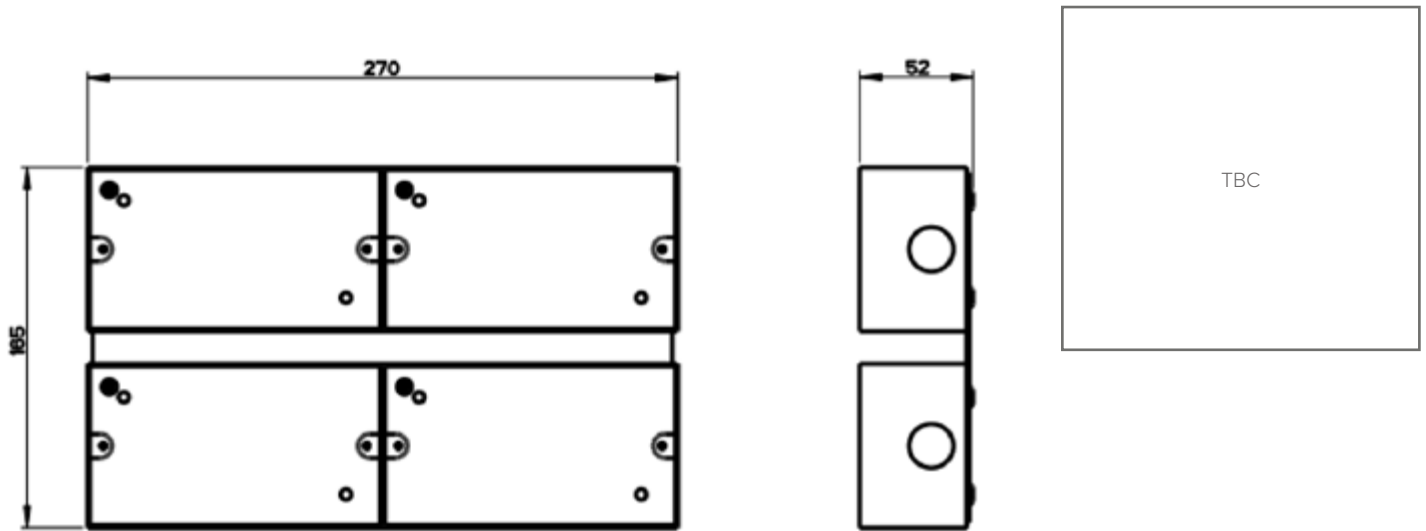

Collection	Finish	Product
Penthouse	TBC	Special flush box

Penthouse Collection Special flush box

Description

An oversize flush box suitable for Penthouse range special accessories. Constructed from 4 standard twin size boxes rivetted to backing plate

Material

- Boxes** - Zinc coated steel
- Backing plate** - Zinc coated steel
- Rivets** - Aluminium alloy/steel

Catalogue Numbers

MSR126153/BOX

NOTE:

The Company Policy is one of continuous improvement and the right to change designs, dimensions, descriptive matter, etc., at any time without notice is reserved.