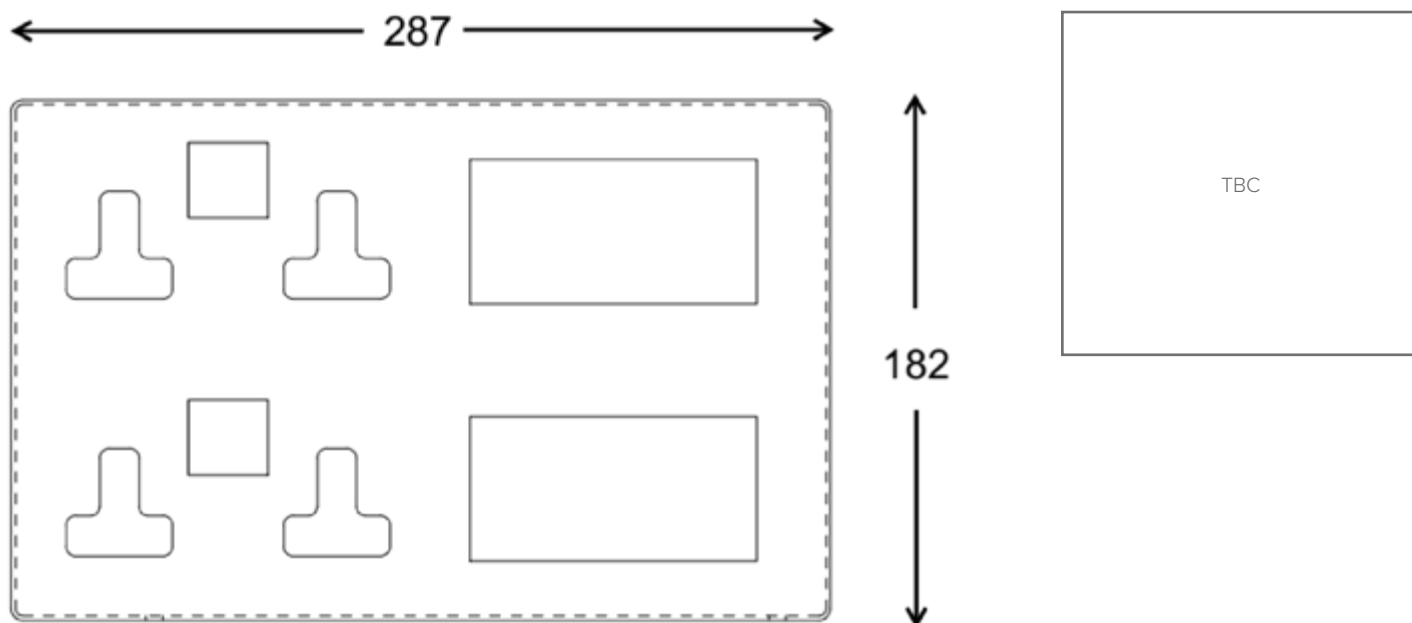

Collection	Finish	Product
Penthouse	TBC	Multi-service unit

Penthouse Collection Multi-service unit

Description

An oversize Multi-service unit in our screwless Penthouse range.

Features

- 2-OFF UK mains rated twin switched socket outlets.
- Provision for 8-OFF single Euromod size outlets

Ordering

Rocker switches and back box are not included in the part number.
Part number includes front plate and grid.

For rocker switch types see catalogue or rocker switch data sheet

Catalogue Numbers

PSR126285/BN1/B

Part number includes fixing grid and 2 x twin- switched socket outlets.
Euromods—provision for only. Order separately

Finish

Plate - Bright nickel plated

Twin switched sockets - Black mouldings, Bright Nickel rockers.