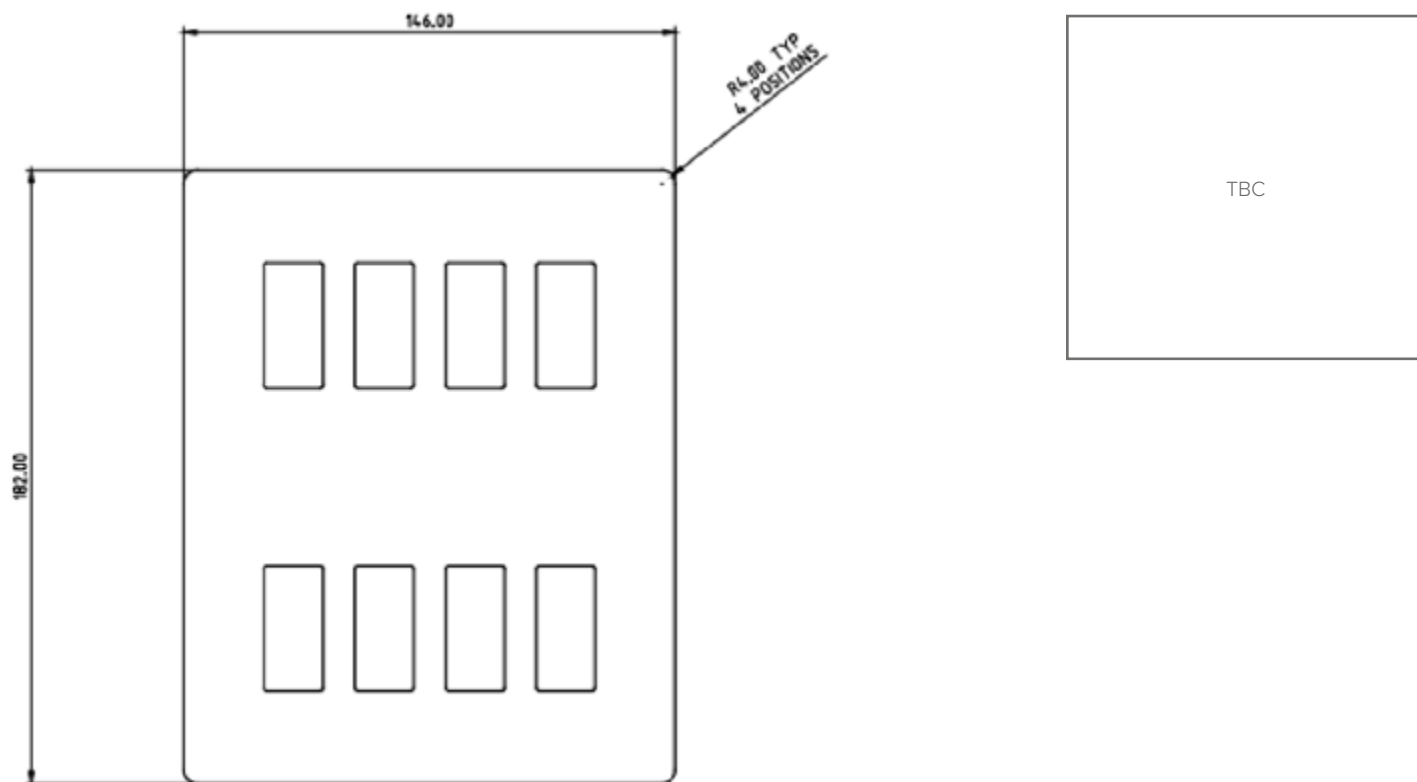

Collection	Finish	Product
Penthouse	TBC	8 Gang Rocker Switch PLATE & GRID

### Description

A 8 Gang screwless rocker switch plate and grid to suit Wandsworth switch/modular interiors. All units have been designed with ease of installation in mind and have the advantageous design features and quality of the Penthouse Collection.

### Catalogue Numbers

**Plate and Grid: PSR122096/\***

/\* = plate finish

**Compatible back box: 8465**

Box sizes—135mm x 165mm x 45mm deep

**NOTE:**

The Company Policy is one of continuous improvement and the right to change designs, dimensions, descriptive matter, etc., at any time without notice is reserved.