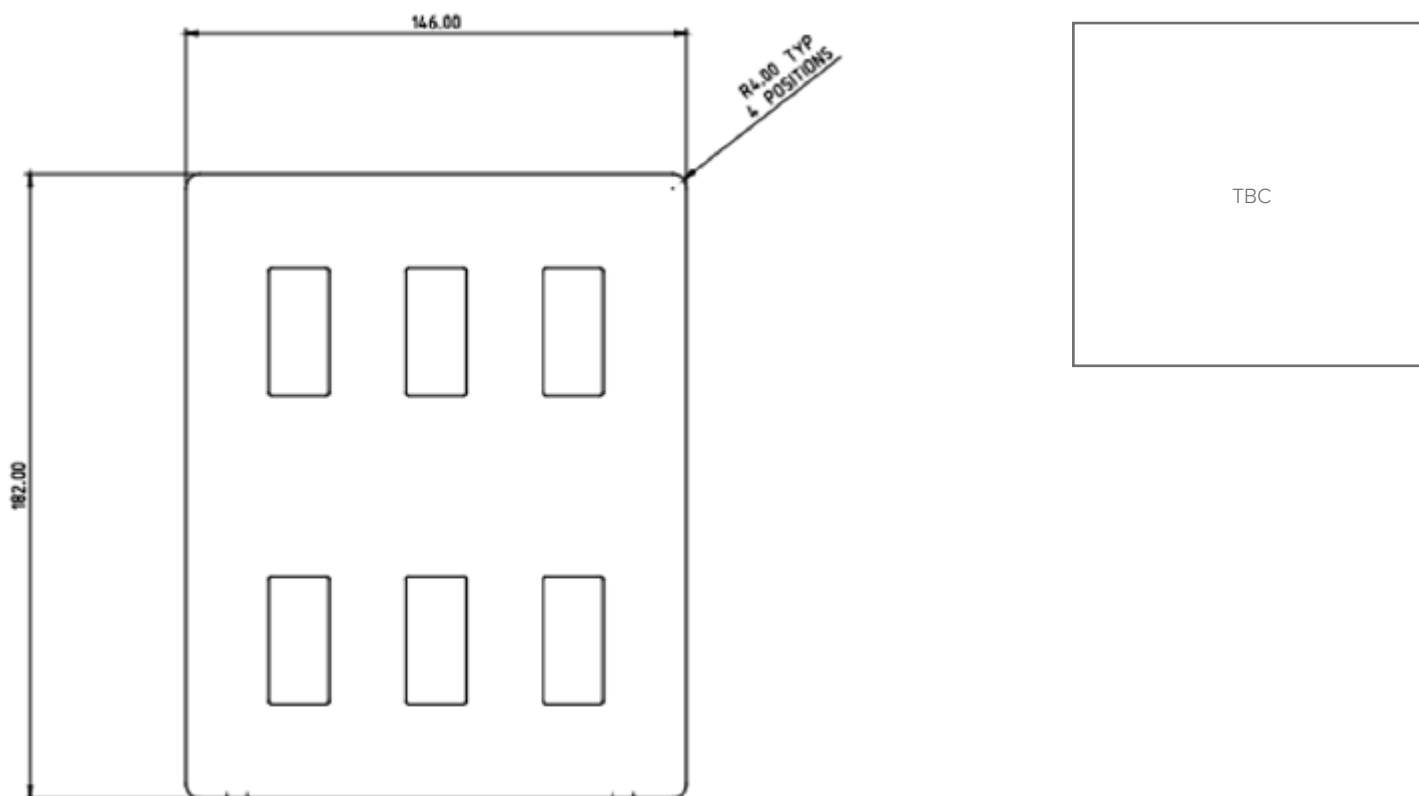

Collection	Finish	Product
Penthouse	TBC	6 Gang Rocker Switch PLATE & GRID

Penthouse Collection 6 Gang Rocker Switch PLATE & GRID

Description

A 6 Gang screwless rocker switch plate and grid to suit Wandsworth switch/modular interiors. All units have been designed with ease of installation in mind and have the advantageous design features and quality of the Penthouse Collection.

Features

- All switch terminal and fixing screws are operated by one-sized screwdriver.
- Metal rockers available to suit plate finish, alternatively available in white or black plastic rockers.

Ordering

Rocker switches and back box are not included in the part number. Part number includes front plate and grid.

For rocker switch types see catalogue or rocker switch data sheet

Catalogue Numbers

Plate and Grid: PSR121993/*

/* = plate finish

Compatible back box: 8465

Box sizes—135mm x 165mm x 45mm deep

NOTE:

The Company Policy is one of continuous improvement and the right to change designs, dimensions, descriptive matter, etc., at any time without notice is reserved.