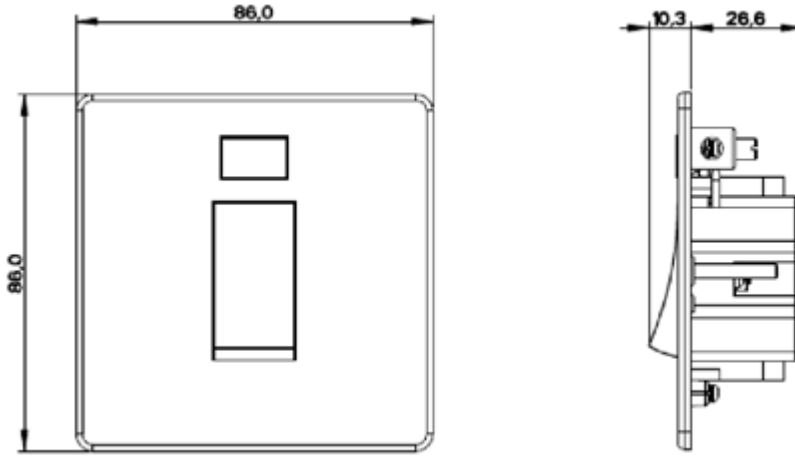

- P0434/*** - Single Plate
- P0437/*** - Double Gang

/* = plate, rocker finish

/* Denotes plate, rocker finish

Interiors available in /B - Black and /W - White.

see *Wandsworth's catalogue for details*

Recommended Box Depth:

45Amp Double Pole Switch - 47mm
Metal boxes to BS4662

Flush Box: 1732/G Single, 1733/G Twin

Not suitable for dry liner/fast-fix or surface boxes

Please see the Wandsworth Electrical catalogue for more information and catalogue numbers.

Collection	Finish	Product
Penthouse	TBC	45amp Double Pole Switch

Side view common to all sizes

Side view common to all sizes

Technical Specification	
Supply Voltage:	250V AC
Current Rating:	45Amp
Terminal Capacities:	Live, Neutral and Earth: 2 x 6 mm ² 1 x 10 mm ² 1 x 16 mm ²
Ambient Operating Temperature:	-5°C to +40°C
IP Rating	IP2X
Max Installation Altitude	2000 Meters