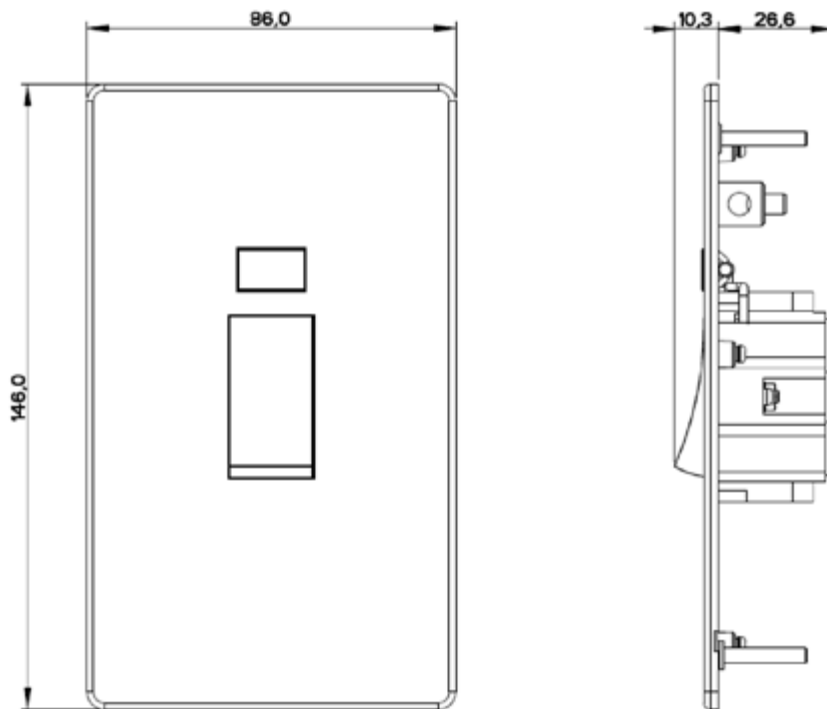

- P0434/*** - Single Plate
- P0437/*** - Double Gang

/* = plate, rocker finish

/* Denotes plate, rocker finish

Interiors available in /B - Black and /W - White.

see *Wandsworth's catalogue for details*

Recommended Box Depth:

45Amp Double Pole Switch - 47mm
Metal boxes to BS4662

Flush Box: 1732/G Single, 1733/G Twin

Not suitable for dry liner/fast-fix or surface boxes

Please see the Wandsworth Electrical catalogue for more information and catalogue numbers.

Collection	Finish	Product
Penthouse	TBC	45amp Double Pole Switch

Side view common to all sizes

Side view common to all sizes

Technical Specification	
Supply Voltage:	250V AC
Current Rating:	45Amp
Terminal Capacities:	Live, Neutral and Earth: 2 x 6 mm ² 1 x 10 mm ² 1 x 16 mm ²
Ambient Operating Temperature:	-5°C to +40°C
IP Rating	IP2X
Max Installation Altitude	2000 Meters