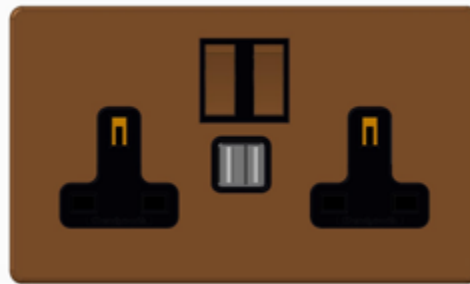

Collection	Finish	Product
Penthouse	TBC	Twin Switched 13Amp Socket Outlet with 3.1Amp USB

Penthouse Collection Twin Switched 13Amp Socket Outlet with 3.1Amp USB

Description

A range of socket outlets with USB have been designed for ease of installation, all having the superior quality and design features of the Penthouse Collection. These products can quickly replace an existing 13 amp socket - 35mm back box required. USB charger capability ideal for charging iPad, iPhone, tablets, mobiles, cameras and more.

Standards, Approvals & Directives

Comply with
 BS 5733: 2010 +A1:2014
 BS EN 60950-1:2006+A2:2013
 BS 1363-2: 1995 +A4:2014

Features

- Matching metal rocker switches available on all switched versions.
- Terminals markings present on housing for clearer identification.
- Double pole switches.
- Switch contacts with silver contacts on both surfaces for good continuity.
- Switched socket outlets have double insulated rockers
- 2 Type A USB sockets - 3.1A total output, shared across both sockets.
- When only one device is plugged in the whole 3.1A is available for rapid charging.
- Automated USB overload protection that resets when overload removed.
- Automatic short circuit protection.
- When both USB sockets are in use, the output is automatically proportioned according to demand.
- High efficiency voltage conversion of 83% or better.

Ordering

When ordering please state in tabular form your requirements for plates/ finishes, interior assemblies/rocker finish and boxes.
 E.g. For Polished Brass finish:-

Plate - P4157/PB - Twin 13amp switched socket with USB outlet plate, polished brass.

Interior - A4157/PB/B - Twin 13amp switched socket outlet with USB assembly, Black Moulding, rear entry, double pole, polished brass rockers.

Box - 1703/G - Flush box (metal)

Please see the Wandsworth Group catalogue for more information and catalogue numbers.