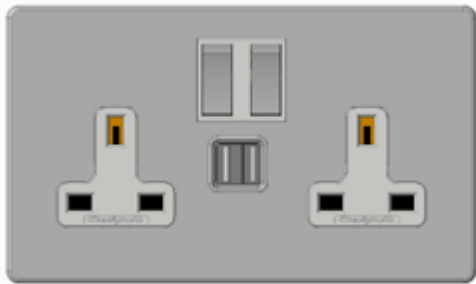

Collection	Finish	Product
Penthouse	TBC	Twin Switched 13Amp Socket Outlet with 3.1Amp USB

Penthouse Collection Twin Switched 13Amp Socket Outlet with 3.1Amp USB

Description

A range of socket outlets with USB have been designed for ease of installation, all having the superior quality and design features of the Penthouse Collection. These products can quickly replace an existing 13 amp socket - 35mm back box required. USB charger capability ideal for charging iPad, iPhone, tablets, mobiles, cameras and more.

Standards, Approvals & Directives

Comply with
 BS 5733: 2010 +A1:2014
 BS EN 60950-1:2006+A2:2013
 BS 1363-2: 1995 +A4:2014

Features

- Matching metal rocker switches available on all switched versions.
- Terminals markings present on housing for clearer identification.
- Double pole switches.
- Switch contacts with silver contacts on both surfaces for good continuity.
- Switched socket outlets have double insulated rockers
- 2 Type A USB sockets - 3.1A total output, shared across both sockets.
- When only one device is plugged in the whole 3.1A is available for rapid charging.
- Automated USB overload protection that resets when overload removed.
- Automatic short circuit protection.
- When both USB sockets are in use, the output is automatically proportioned according to demand.
- High efficiency voltage conversion of 83% or better.

Ordering

When ordering please state in tabular form your requirements for plates/ finishes, interior assemblies/rocker finish and boxes.
 E.g. For Polished Brass finish:-

Plate - P4157/PB - Twin 13amp switched socket with USB outlet plate, polished brass.

Interior - A4157/PB/B - Twin 13amp switched socket outlet with USB assembly, Black Moulding, rear entry, double pole, polished brass rockers.

Box - 1703/G - Flush box (metal)

Please see the Wandsworth Group catalogue for more information and catalogue numbers.