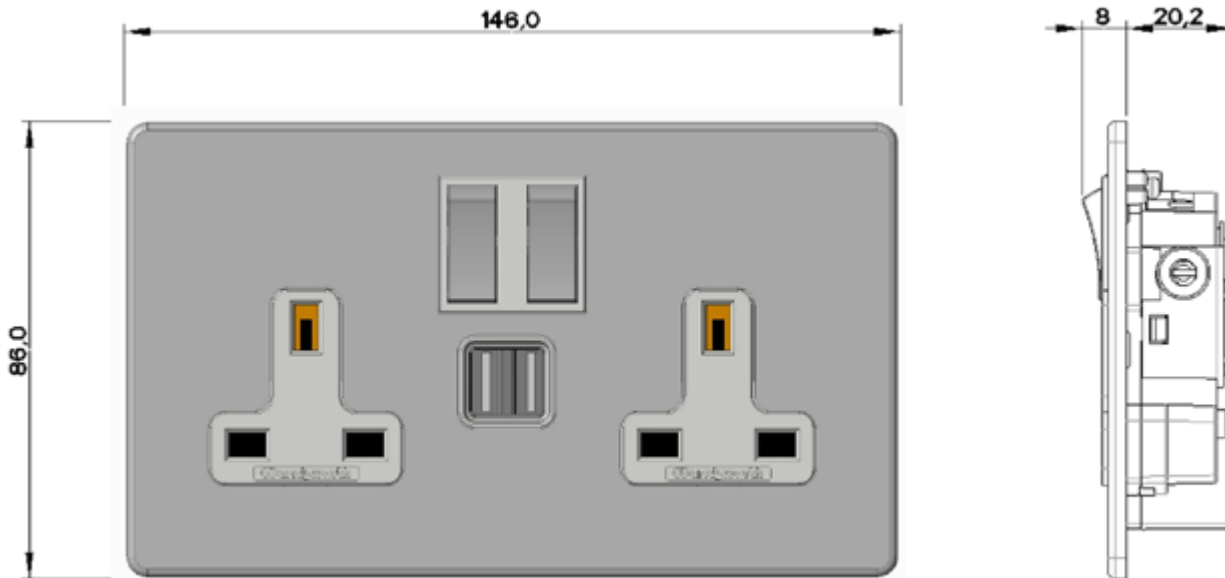

Standards, Approvals & Directives

Comply with
 BS 5733: 2010 +A1:2014
 BS EN 60950-1:2006+A2:2013
 BS 1363-2: 1995 +A4:2014

Features

- Matching metal rocker switches available on all switched versions.
- Terminals markings present on housing for clearer identification.
- Double pole switches.
- Switch contacts with silver contacts on both surfaces for good continuity.
- Switched socket outlets have double insulated rockers
- 2 Type A USB sockets - 3.1A total output, shared across both sockets.
- When only one device is plugged in the whole 3.1A is available for rapid charging.
- Automated USB overload protection that resets when overload removed.
- Automatic short circuit protection.
- When both USB sockets are in use, the output is automatically proportioned according to demand.
- High efficiency voltage conversion of 83% or better.

Interior - A4157/PB/B - Twin 13amp switched socket outlet with USB assembly, Black Moulding, rear entry, double pole, polished brass rockers.

Box - 1703/G - Flush box (metal)

Please see the Wandsworth Group catalogue for more information and catalogue numbers.

Collection	Finish	Product
Penthouse	TBC	Twin Switched 13Amp Socket Outlet with 3.1Amp USB

Side view common to all sizes

13Amp Twin Socket with USB

Depth:

13Amp Twin Socket with USB – 20.2mm

Recommended Box Depth: