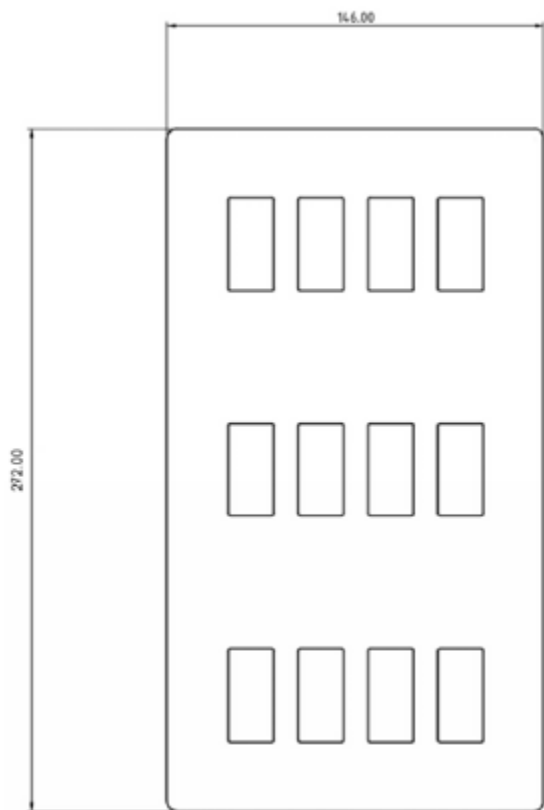

Collection	Finish	Product
Penthouse	TBC	12 Gang Rocker Switch PLATE & GRID

Penthouse Collection 12 Gang Rocker Switch PLATE & GRID

Description

A 12 Gang screwless rocker switch plate and grid to suit Wandsworth switch/modular interiors. All units have been designed with ease of installation in mind and have the advantageous design features and quality of the Penthouse Collection.

Features

- All switch terminal and fixing screws are operated by one-sized screwdriver.
- Metal rockers available to suit plate finish, alternatively available in white or black plastic rockers.

Ordering

Rocker switches and back box are not included in the part number. Part number includes front plate and grid.

For rocker switch types see catalogue or rocker switch data sheet

Catalogue Numbers

Plate and Grid: PSR122335/*

/* = plate finish

Compatible back box: 8464

Box sizes—135mm x 255mm x 45mm deep

NOTE:

The Company Policy is one of continuous improvement and the right to change designs, dimensions, descriptive matter, etc., at any time without notice is reserved.