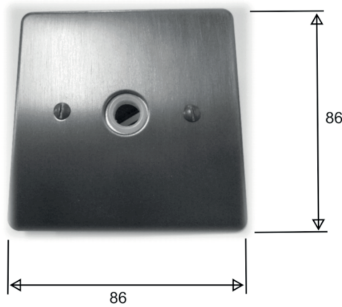

Collection	Finish	Product
Classic	TBC	Classic Cable Outlet

Classic Collection Cable Outlet

Description

A cable-outlet to match the Classic range of accessories.

Has an integral 3-way terminal block for easy cable terminations.

Also includes strain relief cable clamp.

NOTE: This is not fused.

Standards, Approvals & Directives

BS 5733:2010+A1:2014

Features

- All standard and custom plate finishes available to compliment the Classic range.
- Plastic cable grommet to prevent cable damage.
- Integral terminal block.
- Integral strain-relief clamp.
- Plate fixing screws supplied.

Part number / Ordering

Separate Plate / grid & box numbers required:-

PLATE— **P1978/XX** (XX —Denotes finish)

GRID— **A1978**

FLUSH BOX—**1702**

i.e. P1978/AS for Antique Brass

or P1978/AB for Antique Bronze

Terminal Block:

Material—Nylon 6, UL94 V2

Current Rating—16 Amp