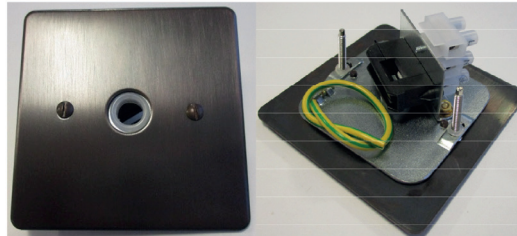

Collection	Finish	Product
Classic	TBC	Classic Cable Outlet

Classic Collection Cable Outlet

Description

A cable-outlet to match the Classic range of accessories.

Has an integral 3-way terminal block for easy cable terminations.

Also includes strain relief cable clamp.

NOTE: This is not fused.

Standards, Approvals & Directives

BS 5733:2010+A1:2014

Features

- All standard and custom plate finishes available to compliment the Classic range.
- Plastic cable grommet to prevent cable damage.
- Integral terminal block.
- Integral strain-relief clamp.
- Plate fixing screws supplied.

Finishes:

All plate finishes are manufactured using 2mm brass, 2mm Aluminium or 1.5mm Stainless steel plate that is individually inspected by the Wandsworth Group, a sign of the high standard we have set for the Classic Collection. Available plate finishes can be found in the Wandsworth catalogue.

Terminal Block:

Material—Nylon 6, UL94 V2

Current Rating—16 Amp