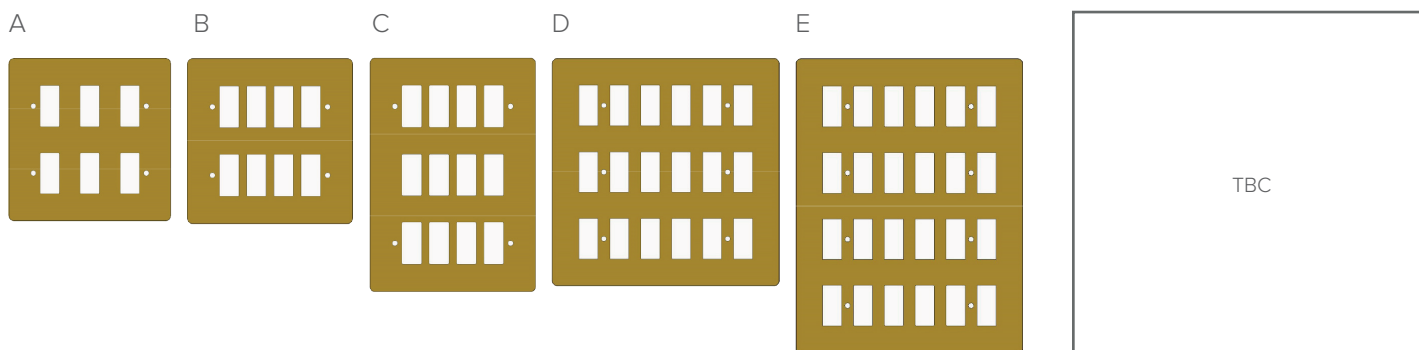

Collection	Finish	Product
Classic	TBC	6 to 24 Gang Plates/Grids

Classic Collection 6 to 24 Gang Plates/Grids

Description

Our Stylish and contemporary Classic Collection offers a slim, flat plate profile to complement your interior scheme. Manufactured from solid brass, premium grade stainless steel or aluminium, The Classic Collection plates are finished to the highest possible standards.

Standards, Approvals & Directives

Conforms to BS 546.

Features

- Flush fitting low profile plates
- Screw fixing plate attachment
- Fixing screws provided
- Rocker switches with complimentary metallic finishes available

Finishes

The Classic Collection is available in a range of hand polished and hand crafted finishes.

See catalogue for standard options.

All finishes are individually inspected by the Wandsworth Group, a sign of the high standard we have set for The Classic Collection.

Use a 'soft dry cloth' when cleaning front plates.

Ordering

When ordering plate finishes please follow the plate type with the finish suffix.

E.g. **P218/AB** where AB = Antique Bronze

No finish suffix for grids.

Switch interiors—order separately, see data sheet or catalogue for order/technical info.

A Plate Sizes - 146mm x 146mm Plate - part no. P206 / * Grid - part no. G206 Box - part no. Flush- 1759 1759 size - 135 x 135 x 52 deep Box - part no. Surface - 1164	D Plate Sizes - 206mm x 206mm Plate - part no. P218 / * Grid - part no. G218 (set of 3) Box - part no. Flush- 1706 1706 size - 194 x 194 x 56 deep Box - part no. Surface - 1707
B Plate Sizes - 146mm x 146mm Plate - part no. P208 / * Grid - part no. G208 Box - part no. Flush - 1759 1759 size - 135 x 135 x 52 deep Box - part no. Surface - 1164	E Plate Sizes - 206mm x 268mm Plate - part no. P224 / * Grid - part no. G224 (set of 4) Box - part no. Flush- 1708 1708 size - 194 x 254 x 56 deep Box - part no. Surface - 1709
C Plate Sizes - 146mm x 206mm Plate - part no. P212 / * Grid - part no. G212 Box - part no. Flush - 1760 1760 size - 135 x 195 x 52 deep Box - part no. Surface - 1165