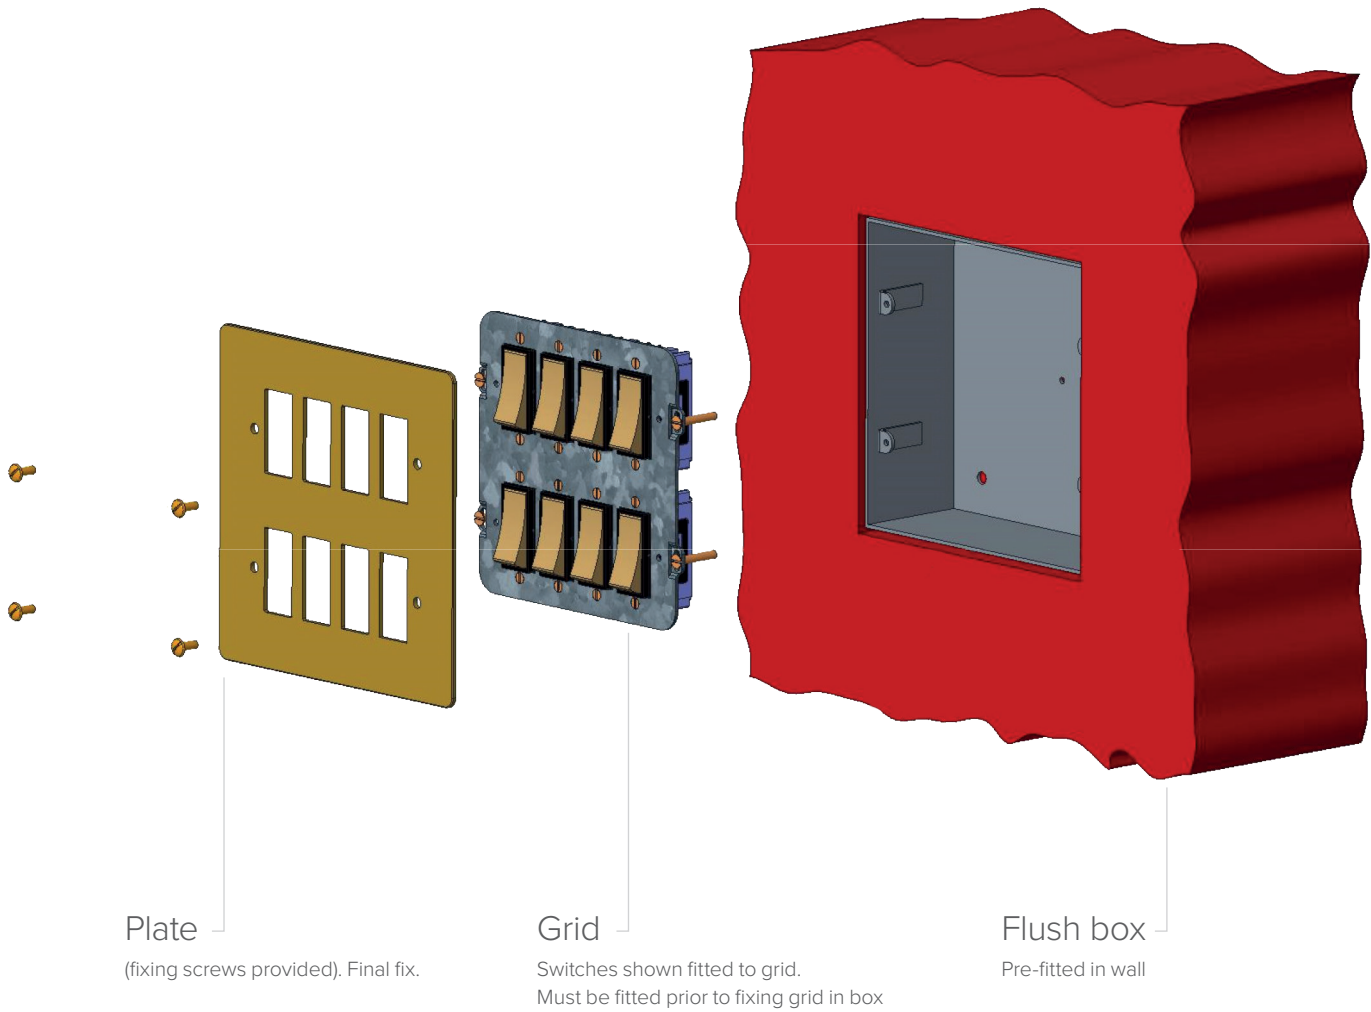

Collection	Finish	Product
Classic	TBC	6 to 24 Gang Plates/Grids

Exploded view of The Classic Collection

NOTE:

The Company Policy is one of continuous improvement and the right to change designs, dimensions, descriptive matter, etc., at any time without notice is reserved.