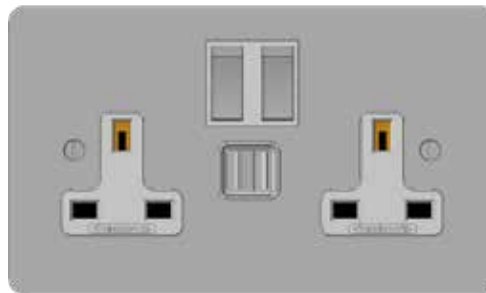

Collection	Finish	Product
Classic	TBC	Classic 13 Amp and 3.1 Amp USB Socket Outlets

Classic Collection Classic 13 Amp and 3.1 Amp USB Socket Outlets

Description

A range of socket outlets with USB have been designed for ease of installation, all having the superior quality and design features of the Classic Collection.

These products can quickly replace an existing 13 amp sockets 35mm back box required.

USB charger capability ideal for charging iPad, iPhone, tablets, mobiles, cameras and more.

Standards, Approvals & Directives

- BS 5733: 2010 +A1:2014
- BS EN 60950-1:2006+A2:2013
- BS 1363-2: 1995 +A4:2014

Features

- Matching metal rocker switches available on all switched versions.
- Terminals markings present on housing for clearer identification.
- Double pole switches.
- Switch contacts with silver contacts on both surfaces for good continuity.
- Switched socket outlets have double insulated rockers
- 2 Type A USB sockets - 3.1A total output, shared across both sockets.
- When only one device is plugged in the whole 3.1A is available for rapid charging.
- Automated USB overload protection that resets when overload removed.
- Automatic short circuit protection.
- When both USB sockets are in use, the output is automatically proportioned according to demand.
- High efficiency voltage conversion of 83% or better.

Interior - A3157/PB/B - Twin 13amp switched socket outlet with USB assembly, Black Moulding, rear entry, double pole, polished brass rockers.

Box - 1703/G - Flush box (metal)

Please see the Wandsworth Group catalogue for more information and catalogue numbers.