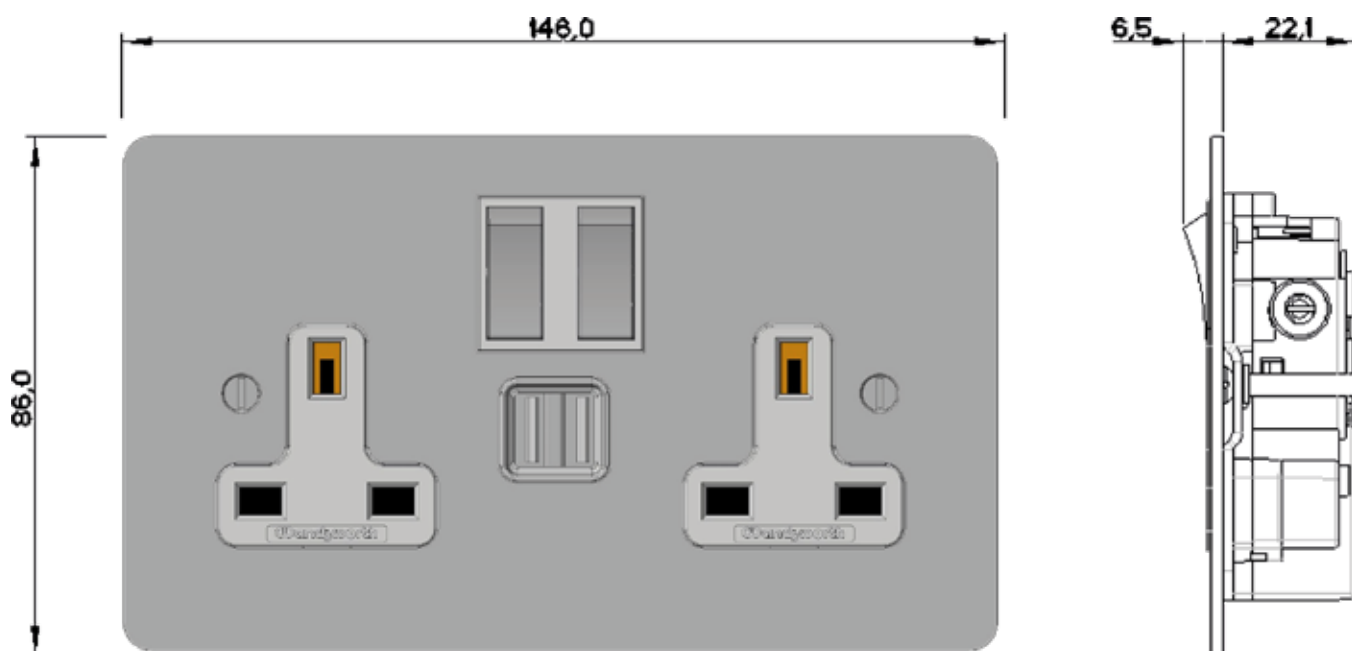

Interior - A3157/PB/B - Twin 13amp switched socket outlet with USB assembly, Black Moulding, rear entry, double pole, polished brass rockers.

Box - 1703/G - Flush box (metal)

Please see the Wandsworth Group catalogue for more information and catalogue numbers.

13Amp Twin Socket with USB

Depth:

13Amp Twin Socket with USB- 23mm

Recommended Box Depth:

35mm Minimum

Metal boxes to BS4662

NOTE:

The Company Policy is one of continuous improvement and the right to change designs, dimensions, descriptive matter, etc., at any time without notice is reserved.