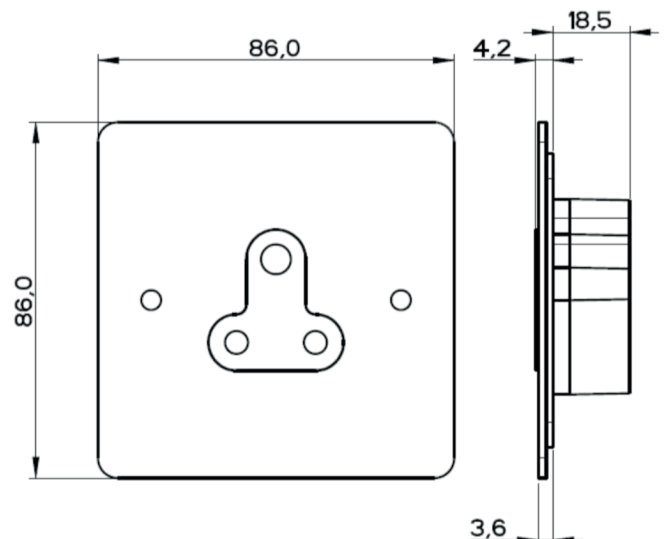

#### 5amp Round Pin Socket Outlet

**Depth:**

5amp Socket – 19mm

**Recommended Box Depth:**

5Amp Round Pin Socket – 35mm Box

Metal boxes to BS4662

**NOTE:**

The Company Policy is one of continuous improvement and the right to change designs, dimensions, descriptive matter, etc., at any time without notice is reserved.