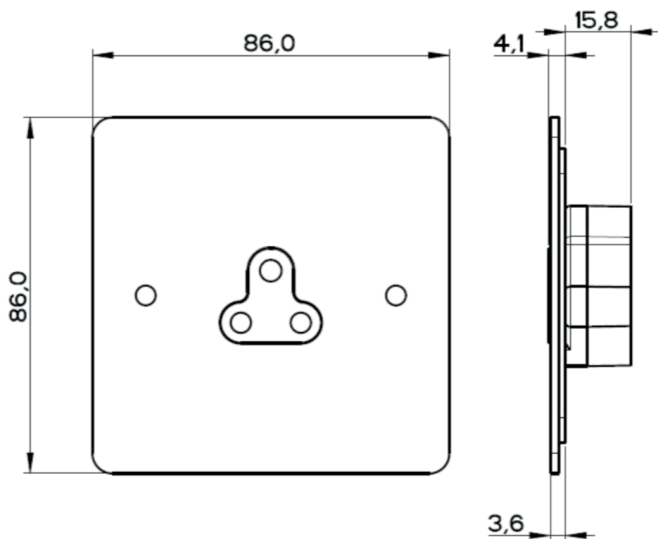

#### 5amp Round Pin Socket Outlet

**Depth:**

5amp Socket – 19mm

**Recommended Box Depth:**

5Amp Round Pin Socket – 35mm Box

Metal boxes to BS4662

**NOTE:**

The Company Policy is one of continuous improvement and the right to change designs, dimensions, descriptive matter, etc., at any time without notice is reserved.