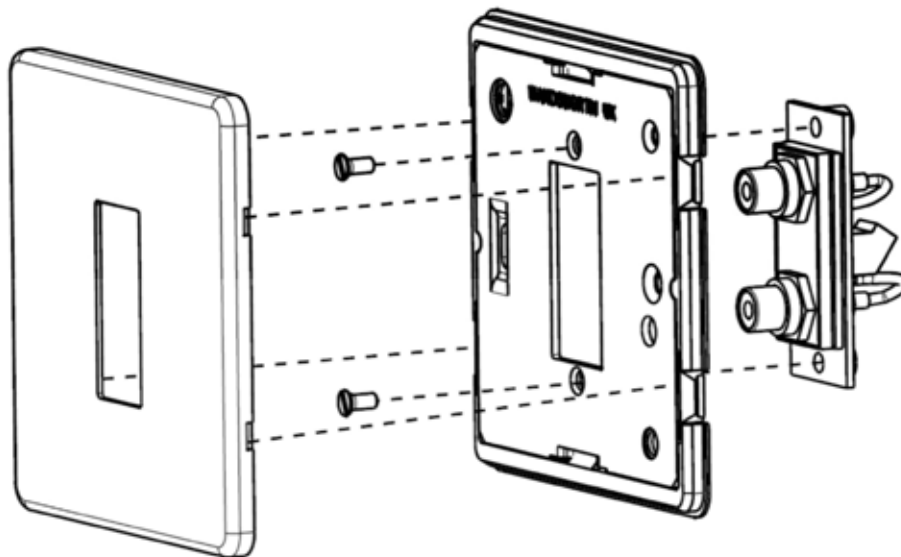

Collection	Finish	Product
Infinity	TBC	Infinity Collection Overview

METAL AND PLASTIC GRID ACCEPTANCE

Plastic Clip-In Grid Accessories (Alternatively Can Be Screw Fixed)*	Switch interiors: 11 - 2 Way 12 - Double Pole 13 - Intermediate 14 - 2 Way & Off 15 - 6amp Retractive 17 - 6amp 2 Way & Off 21 - 2 Way Key Switch 22 - Double Pole Key Switch 23 - Intermediate Key Switch Neon's: 19/R - Red Neon	Recommended Plastic Clip-In Grids: - G901 - G902 - G903 - G904
Metal Screw Fix Grid Accessories	18 - Switch Blank - All Modular Interior Outlets	Recommended Metal Grids: - G981 - G982 - G983 - G984

Note: If a mixed combination of the above Clip-In and Metal grid mounted accessories are required then a metal grid must be used, whereby all modules will be screw fixed to the grid.

Exploded view showing an Audio Phono modular interior '3706061', screw-fixing to a G981 metal grid.

Note: The Company Policy is one of continuous improvement and the right to change designs, dimensions, descriptive matter, etc., at any time without notice is reserved.