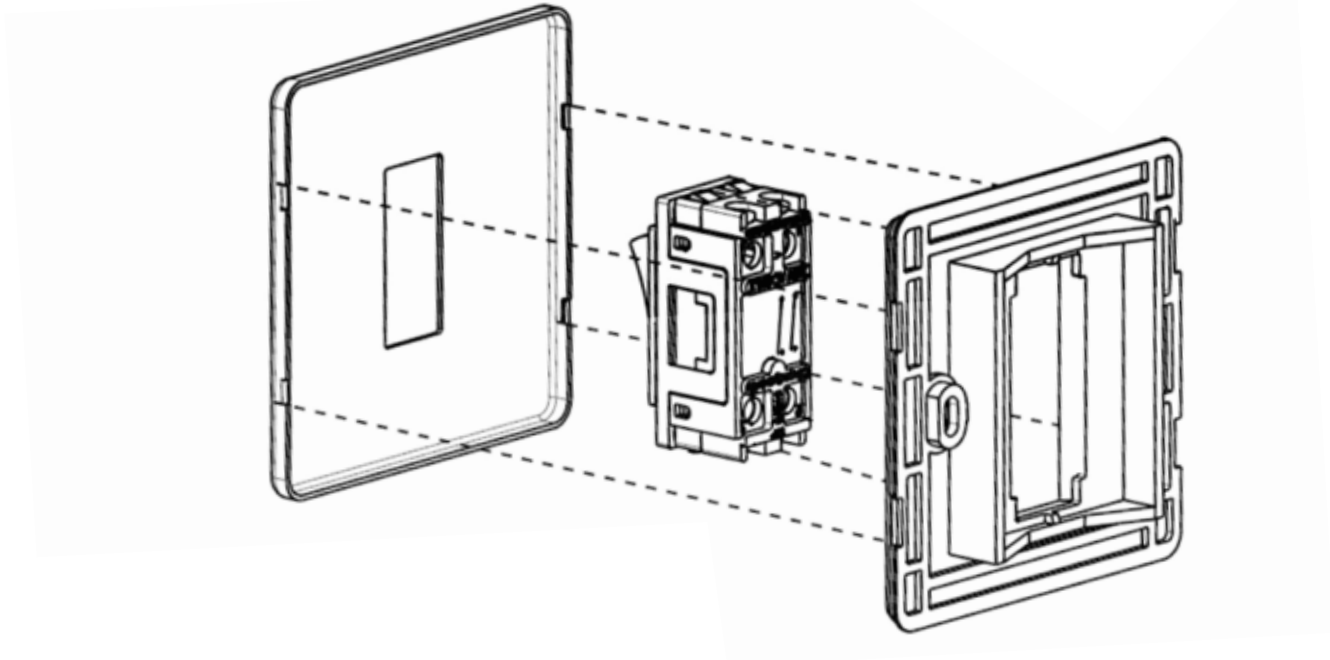

MOUNTING BOXES

PRODUCT	RECOMMENDED MINIMUM BOX DEPTH
Rocker Switches - Switch:	35 mm
Rocker Switches - Blank:	n/a
Rocker Switches - Neon:	35 mm
Rocker Switches - Key Switch:	35 mm
Dimmers	35 mm
13Amp Sockets - Switched:	35 mm
13Amp Sockets - Un-switched:	35 mm
5 Amp Socket:	35 mm
2 Amp Socket:	25 mm (If using 1.5mm ² cable) / 35 mm (If using 2.5mm ² cable)
Connection Units:	35 mm
45 Amp double pole switch:	47 mm
Fan isolator switch:	35 mm
Shaver supply unit:	47 mm
Euro modules:	See Euromod data sheet
Modular interiors:	See Modular Interior data sheet

Note: Sockets and Connection units are supplied with a grid and module together as an interior.

Exploded view showing switch interior 11/* clip-fixing to a G901 plastic moulded grid.

Note: The Company Policy is one of continuous improvement and the right to change designs, dimensions, descriptive matter, etc., at any time without notice is reserved.