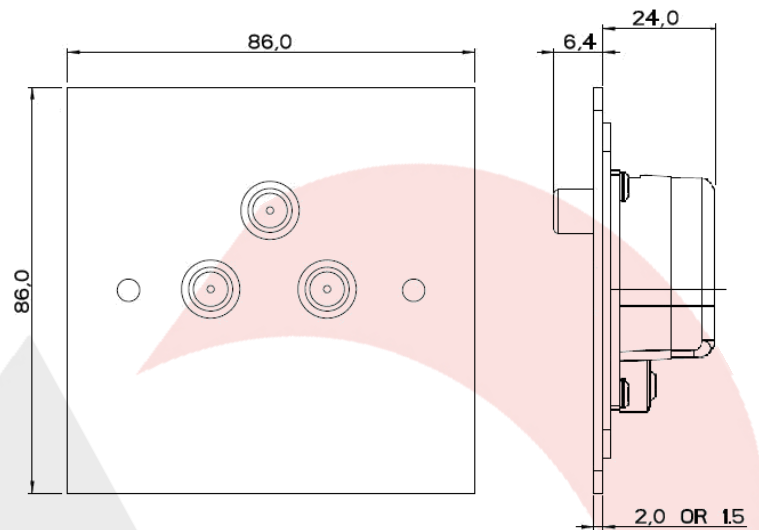

Features

- DAB Compatible
- Die-Cast housing
- Fully screened
- Push terminal and clamps
- IEC Male - TV
- IEC Female - FM
- F Type Connector- SAT

Availability

The Triplexed TV/FM/SAT comes as a complete assembly within The Classic Square Corner Collection, consisting of a cover plate and interior assembly.

Technical Specification

Product:	Triplexed (3 Way)
Frequency Range:	TV - 47 - 68 MHz, 254 - 862 MHz FM - 87.5 - 230 MHz SAT - 950 - 2150 MHz
Typ, Insertion Loss (dB):	TV - ≤2.5 FM - ≤3.0 SAT - ≤3.0
Connector Types:	Input - Terminal and Clamp TV - IEC Male FM - IEC Female SAT - F Connector