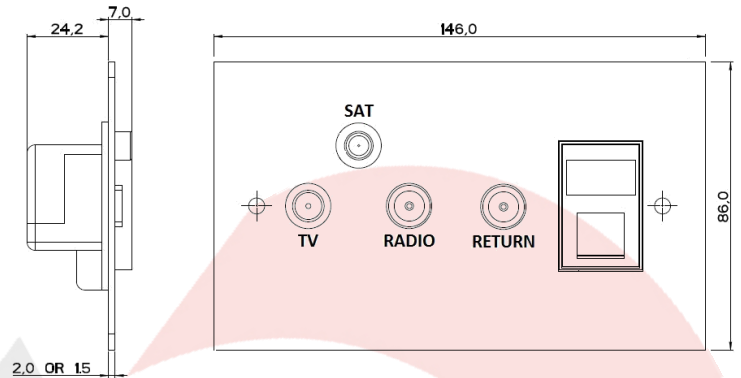

Features

- DAB Compatible
- Die-Cast housing
- Fully screened
- Push terminal and clamps
- IEC Male - TV
- x2 IEC Female - FM and Return
- F Type Connector- SAT

Availability

The TV/FM/SAT with Return and BT Secondary comes as a complete assembly within The Classic Square Corner Collection, consisting of a cover plate and interior assembly.

Technical Specification

Product:	Triplexed (3 Way)
Frequency Range:	TV - 47 - 68 MHz, 254 - 862 MHz FM - 87.5 - 230 MHz SAT - 950 - 2150 MHz Return - DC 2150 MHz
Typ, Insertion Loss (dB):	TV - ≤ 3.5 FM - ≤ 3.0 SAT I - ≤ 3.5 Return - ≤ 1.0
Connector Types:	Input - Terminal and Clamp TV - IEC Male FM - IEC Female SAT I - F Connector Return - IEC Female 1 x UK BT Secondary