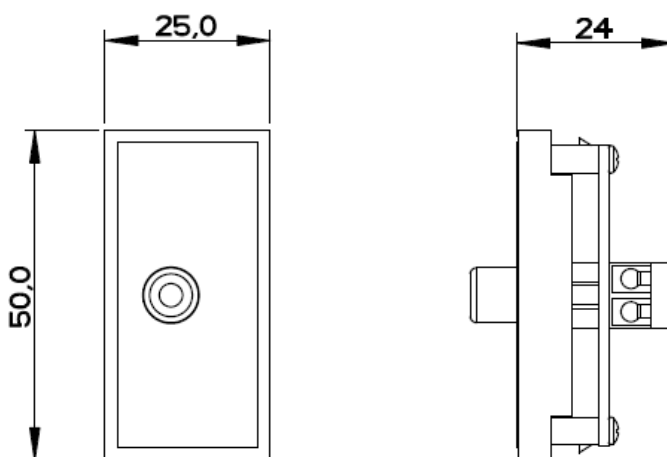

Euromod—Single RCA

Standards, Approvals & Directives

2011/65/EC—RoHS Directive

Description

High Quality Phono (RCA) suitable for both Video Composite, and Digital Audio Devices and Connections

Features

- Screw terminals
- Clip-In Module for quick and easy installation
- Black or white modules available

Availability

All Euromod outlets are available for all our collections of wiring accessory plates and can be specified to contain single or multiple outlets depending upon requirement.

The Classic Collection takes advantage of plate mounting the clip-in Euromods, eliminating the use of a grid. Modules are supplied separately.

The Infinity Collection plates and grids are supplied together whereas the modules are supplied separately.

The Penthouse Collection supplies the Euromods, plates and grids individually.

Finishes

The RCA module is supplied in either Black or White polycarbonate, complementing the chosen plate finish.

Recommended Box Depth:

35 mm

Metal boxes to BS4662.

Ordering

Interior Euro Module: 3606215- White
3606216 - Black

Please see Wandsworth Electrical catalogue for more information and suitable grid and plate

Tel: +44(0)1483 713 400

Email: sales@wandsworthgroup.com