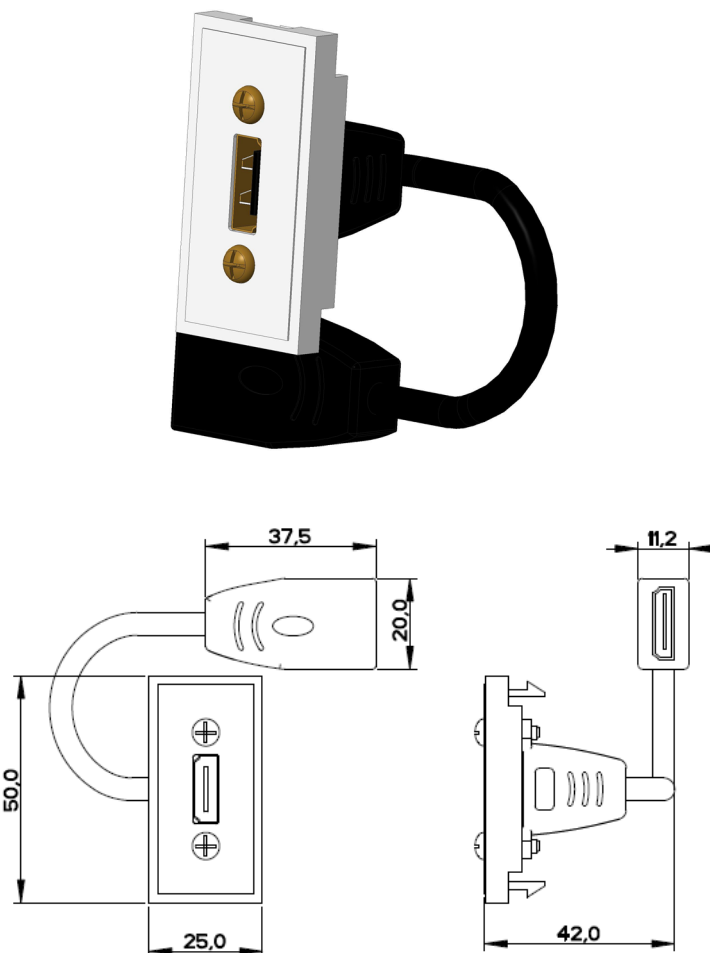

Features

- Designed to support video resolutions of 1080p and beyond, including advanced display technologies like 3D and 4K.
- Convenient way to connect your HDMI display and television without cable mess coming out the wall.
- Features a female jack with 160mm cable (including jacks) with another female jack on the back, allowing the HDMI cable to be connected within the wall

Availability

All Euromod outlets are available for all our collections of wiring accessory plates and can be specified to contain single or multiple outlets depending upon requirement.

The Classic Collection takes advantage of plate mounting the clip-in Euromods, eliminating the use of a grid. Modules are supplied separately.

The Infinity Collection plates and grids are supplied together whereas the modules are supplied separately.

The Penthouse Collection supplies the Euromods, plates and grids individually.

Finishes

The HTMI module is supplied in either Black or White polycarbonate, complementing the chosen plate finish.

Recommended Box Depth:

47 mm

Metal boxes to BS4662.

Ordering

Interior Euro Module: 3606205 - White
3606206 - Black

Please see Wandsworth Electrical catalogue for more information and suitable grid and plate