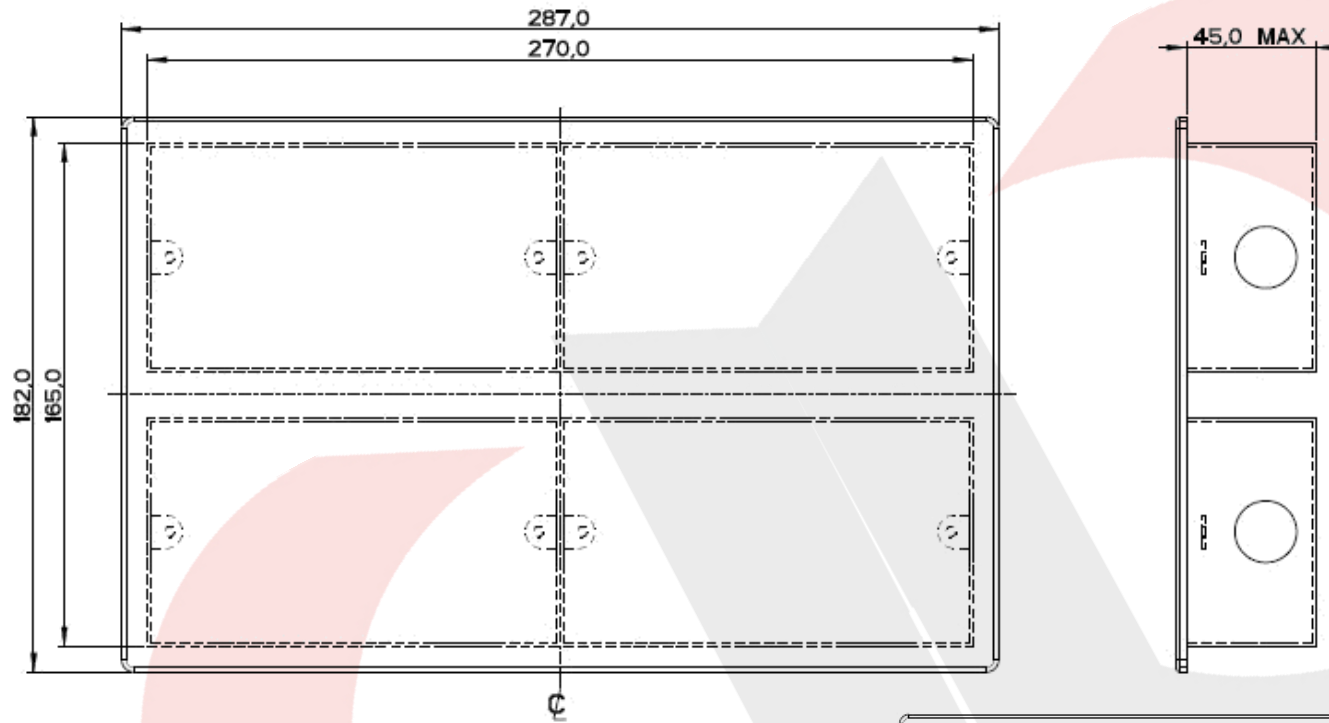

wandsworth
GROUP

8 Gang Square

Box No - 8463

Plate Size - 182mm x 287mm

A typical arrangement of services

6 Gang Horizontal - 86mm x 422mm

wandsworth
GROUP

6 Gang Horizontal

Box No - 8462

Plate Size - 86mm x 422mm

A typical arrangement of services

6 Gang Vertical - 146mm x 272mm

wandsworth
GROUP

6 Gang Vertical

Box No - 8464
Plate Size - 146mm x 272mm

A typical arrangement of services

4 Gang Horizontal - 86mm x 287mm

wandsworth
GROUP

4 Gang Horizontal
Box No - 8466
Plate Size - 86mm x 287mm

A typical arrangement of services

4 Gang Square - 146mm x 182mm

wandsworth
GROUP

4 Gang Square

Box No - 8465

Plate Size - 146mm x 182mm

A typical arrangement of services

3 Gang Horizontal - 86mm x 227mm

wandsworth
GROUP

Option 1:

3 Gang Horizontal

Box No - 8467

Plate Size - 86mm x 227mm