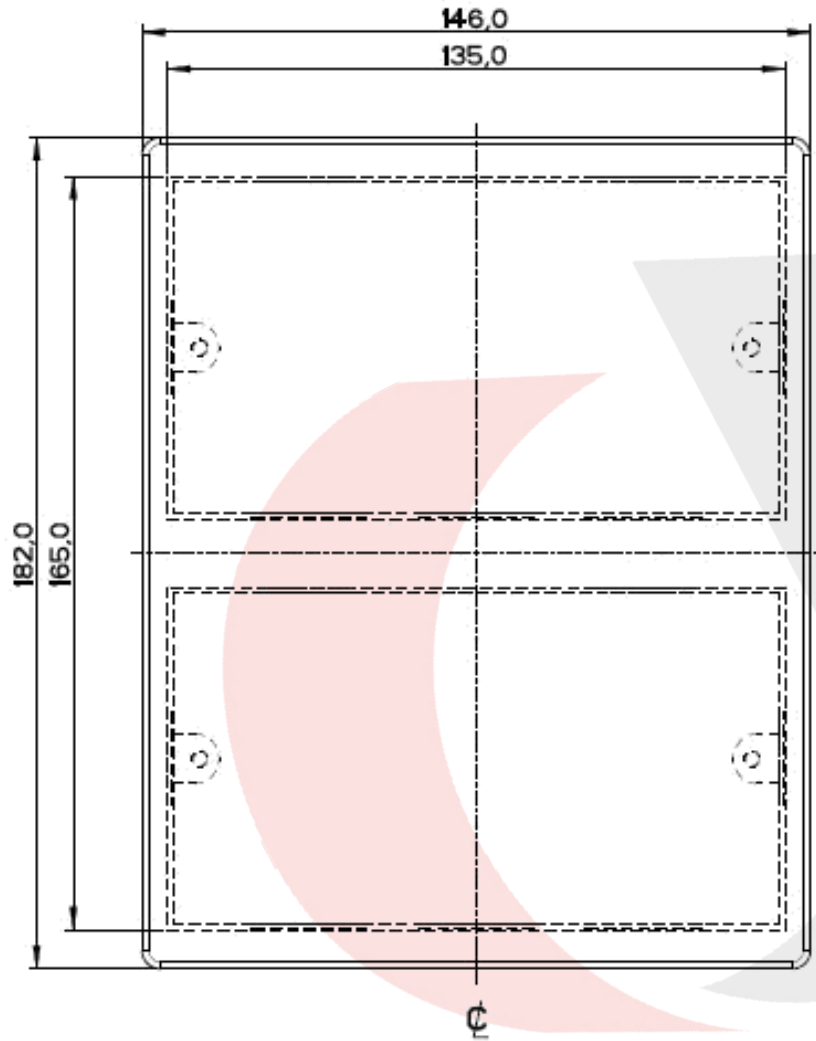

Box No - 8462

Plate Size - 86mm x 422mm

A typical arrangement of services

6 Gang Vertical - 146mm x 272mm

wandsworth
GROUP

6 Gang Vertical

Box No - 8464
Plate Size - 146mm x 272mm

A typical arrangement of services

4 Gang Horizontal - 86mm x 287mm

wandsworth
GROUP

4 Gang Horizontal
Box No - 8466
Plate Size - 86mm x 287mm

A typical arrangement of services

4 Gang Square - 146mm x 182mm

wandsworth
GROUP

4 Gang Square

Box No - 8465

Plate Size - 146mm x 182mm

A typical arrangement of services

3 Gang Horizontal - 86mm x 227mm

wandsworth
GROUP

Option 1:

3 Gang Horizontal

Box No - 8467

Plate Size - 86mm x 227mm

A typical arrangement of services

3 Gang Horizontal - 86mm x 227mm

wandsworth
GROUP

Option 2:

3 Gang Horizontal

Box No - 8467
Plate Size - 86mm x 227mm

A typical arrangement of services