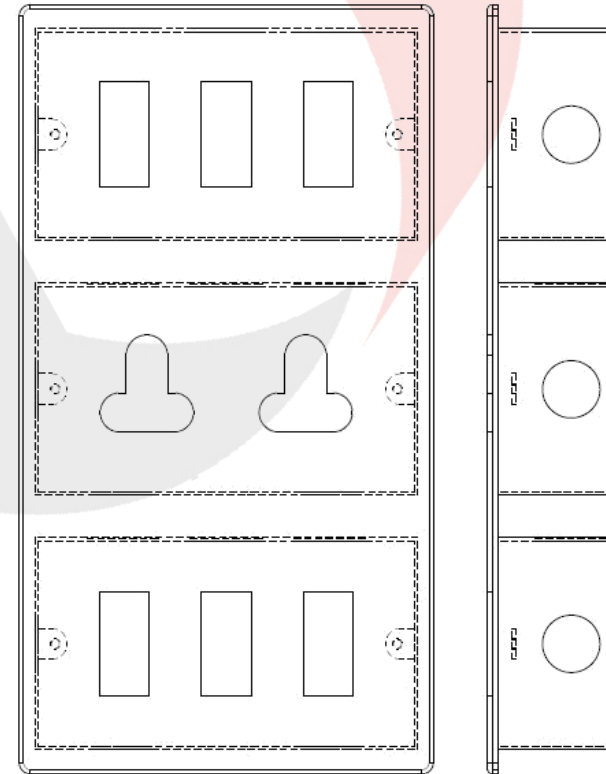

wandsworth
GROUP

8 Gang Square

Box No - 8463

Plate Size - 182mm x 287mm

A typical arrangement of services

6 Gang Horizontal - 86mm x 422mm

wandsworth
GROUP

6 Gang Horizontal

Box No - 8462

Plate Size - 86mm x 422mm

A typical arrangement of services

6 Gang Vertical - 146mm x 272mm

wandsworth
GROUP

6 Gang Vertical

Box No - 8464
Plate Size - 146mm x 272mm

A typical arrangement of services

4 Gang Horizontal - 86mm x 287mm

wandsworth
GROUP

4 Gang Horizontal
Box No - 8466
Plate Size - 86mm x 287mm

A typical arrangement of services

4 Gang Square - 146mm x 182mm

wandsworth
GROUP

4 Gang Square

Box No - 8465

Plate Size - 146mm x 182mm

A typical arrangement of services

3 Gang Horizontal - 86mm x 227mm

wandsworth
GROUP

Option 1:

3 Gang Horizontal

Box No - 8467

Plate Size - 86mm x 227mm