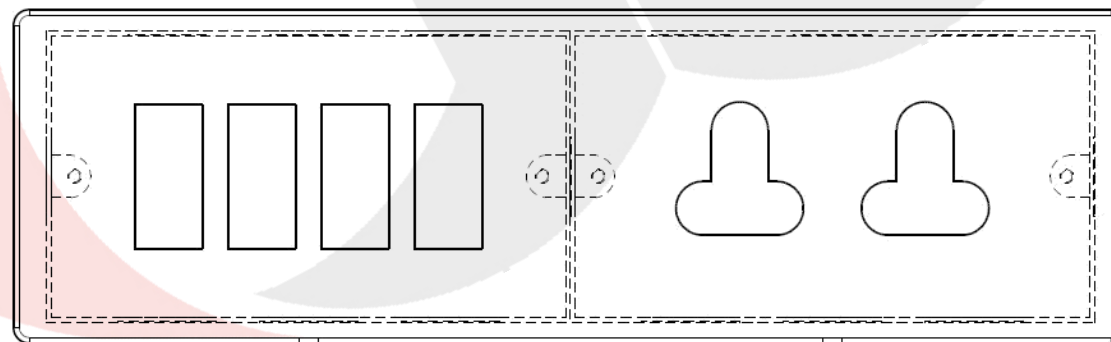

A typical arrangement of services