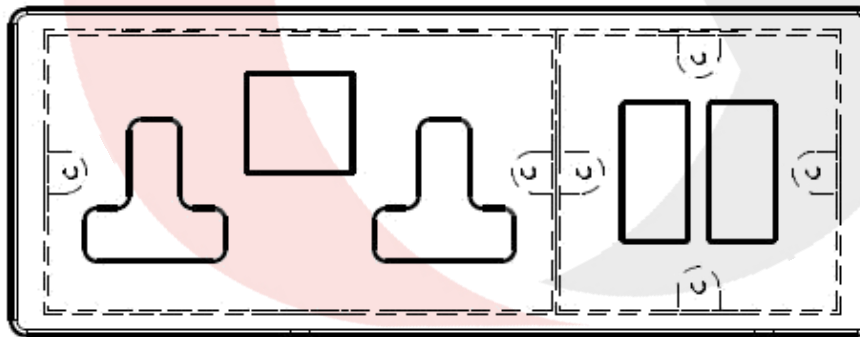

Plate Size - 146mm x 182mm

A typical arrangement of services

3 Gang Horizontal - 86mm x 227mm

wandsworth
GROUP

Option 1:

3 Gang Horizontal

Box No - 8467

Plate Size - 86mm x 227mm

A typical arrangement of services

3 Gang Horizontal - 86mm x 227mm

wandsworth
GROUP

Option 2:

3 Gang Horizontal

Box No - 8467
Plate Size - 86mm x 227mm

A typical arrangement of services