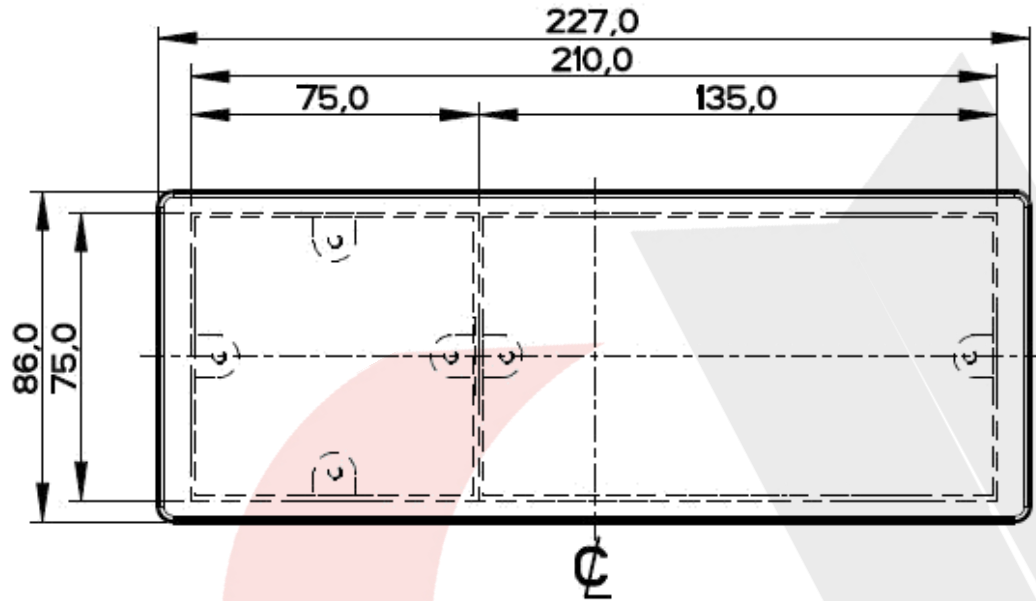

Box No - 8462

Plate Size - 86mm x 422mm

A typical arrangement of services

6 Gang Vertical - 146mm x 272mm

wandsworth
GROUP

6 Gang Vertical

Box No - 8464
Plate Size - 146mm x 272mm

A typical arrangement of services

4 Gang Horizontal - 86mm x 287mm

wandsworth
GROUP

4 Gang Horizontal
Box No - 8466
Plate Size - 86mm x 287mm

A typical arrangement of services

4 Gang Square - 146mm x 182mm

wandsworth
GROUP

4 Gang Square

Box No - 8465

Plate Size - 146mm x 182mm

A typical arrangement of services

3 Gang Horizontal - 86mm x 227mm

wandsworth
GROUP

Option 1:

3 Gang Horizontal

Box No - 8467

Plate Size - 86mm x 227mm

A typical arrangement of services

3 Gang Horizontal - 86mm x 227mm

wandsworth
GROUP

Option 2:

3 Gang Horizontal

Box No - 8467
Plate Size - 86mm x 227mm

A typical arrangement of services