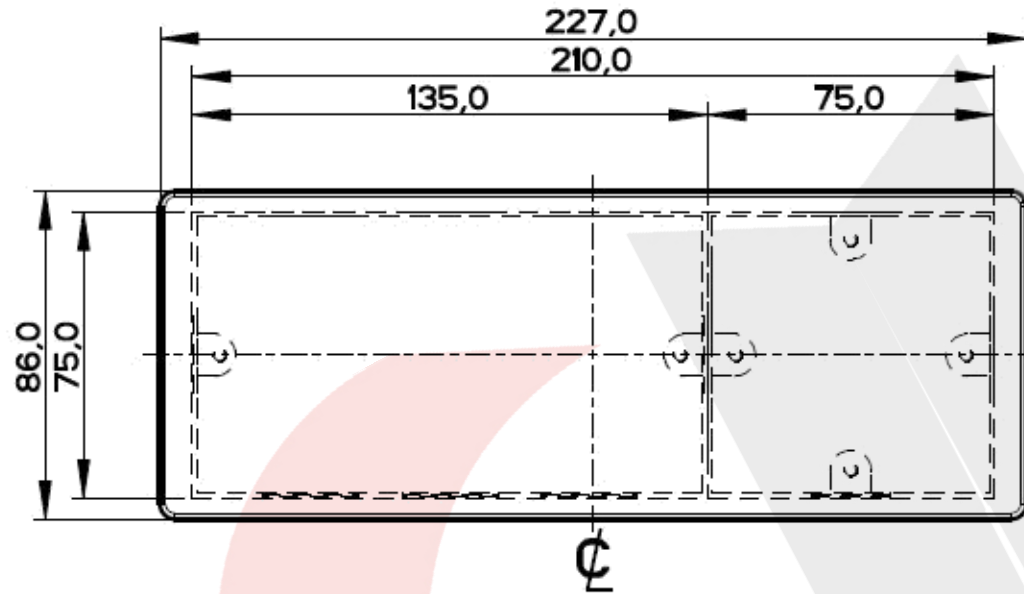

Box No - 8462

Plate Size - 86mm x 422mm

A typical arrangement of services

6 Gang Vertical - 146mm x 272mm

wandsworth
GROUP

6 Gang Vertical

Box No - 8464
Plate Size - 146mm x 272mm

A typical arrangement of services

4 Gang Horizontal - 86mm x 287mm

wandsworth
GROUP

4 Gang Horizontal
Box No - 8466
Plate Size - 86mm x 287mm

A typical arrangement of services

4 Gang Square - 146mm x 182mm

wandsworth
GROUP

4 Gang Square

Box No - 8465

Plate Size - 146mm x 182mm

A typical arrangement of services

3 Gang Horizontal - 86mm x 227mm

wandsworth
GROUP

Option 1:

3 Gang Horizontal

Box No - 8467

Plate Size - 86mm x 227mm

A typical arrangement of services

3 Gang Horizontal - 86mm x 227mm

wandsworth
GROUP

Option 2:

3 Gang Horizontal

Box No - 8467
Plate Size - 86mm x 227mm

A typical arrangement of services