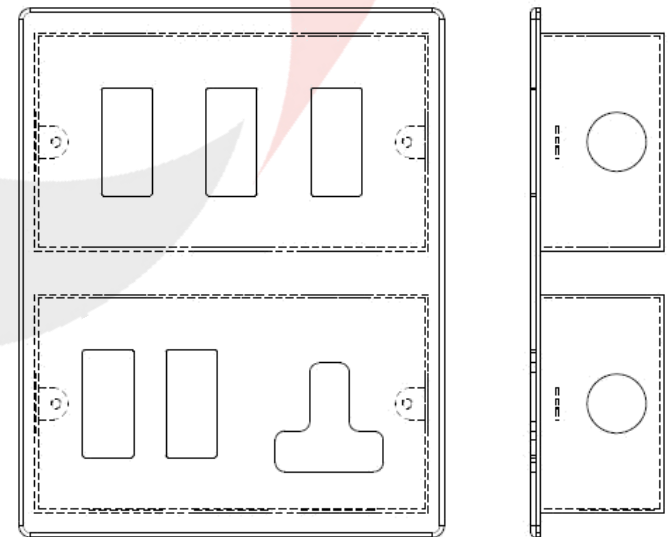

Box No - 8462

Plate Size - 86mm x 422mm

A typical arrangement of services

6 Gang Vertical - 146mm x 272mm

wandsworth
GROUP

6 Gang Vertical

Box No - 8464
Plate Size - 146mm x 272mm

A typical arrangement of services

4 Gang Horizontal - 86mm x 287mm

wandsworth
GROUP

4 Gang Horizontal
Box No - 8466
Plate Size - 86mm x 287mm

A typical arrangement of services

4 Gang Square - 146mm x 182mm

wandsworth
GROUP

4 Gang Square

Box No - 8465

Plate Size - 146mm x 182mm

A typical arrangement of services

3 Gang Horizontal - 86mm x 227mm

wandsworth
GROUP

Option 1:

3 Gang Horizontal

Box No - 8467

Plate Size - 86mm x 227mm

A typical arrangement of services

3 Gang Horizontal - 86mm x 227mm

wandsworth
GROUP

Option 2:

3 Gang Horizontal

Box No - 8467
Plate Size - 86mm x 227mm

A typical arrangement of services