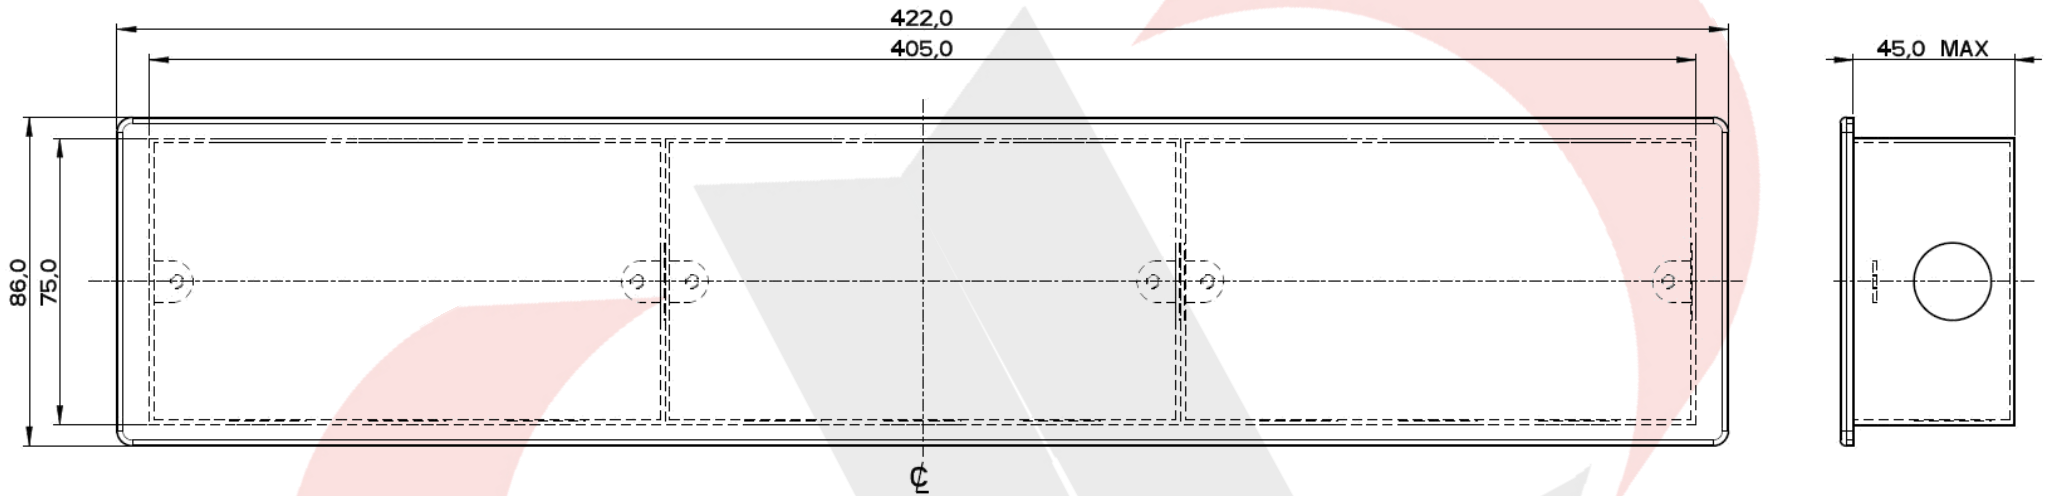

wandsworth
GROUP

8 Gang Square

Box No - 8463

Plate Size - 182mm x 287mm

A typical arrangement of services

6 Gang Horizontal - 86mm x 422mm

wandsworth
GROUP

6 Gang Horizontal

Box No - 8462

Plate Size - 86mm x 422mm

A typical arrangement of services

6 Gang Vertical - 146mm x 272mm

wandsworth
GROUP

6 Gang Vertical

Box No - 8464
Plate Size - 146mm x 272mm

A typical arrangement of services

4 Gang Horizontal - 86mm x 287mm

wandsworth
GROUP

4 Gang Horizontal
Box No - 8466
Plate Size - 86mm x 287mm

A typical arrangement of services

4 Gang Square - 146mm x 182mm

wandsworth
GROUP

4 Gang Square

Box No - 8465

Plate Size - 146mm x 182mm

A typical arrangement of services

3 Gang Horizontal - 86mm x 227mm

wandsworth
GROUP

Option 1:

3 Gang Horizontal

Box No - 8467

Plate Size - 86mm x 227mm