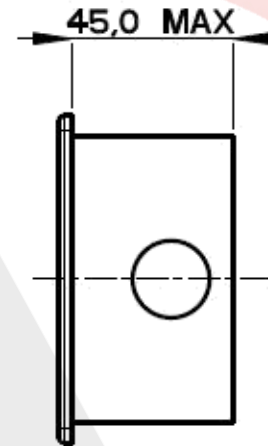

Box No - 8462

Plate Size - 86mm x 422mm

A typical arrangement of services

6 Gang Vertical - 146mm x 272mm

wandsworth
GROUP

6 Gang Vertical

Box No - 8464
Plate Size - 146mm x 272mm

A typical arrangement of services

4 Gang Horizontal - 86mm x 287mm

wandsworth
GROUP

4 Gang Horizontal
Box No - 8466
Plate Size - 86mm x 287mm

A typical arrangement of services

4 Gang Square - 146mm x 182mm

wandsworth
GROUP

4 Gang Square

Box No - 8465

Plate Size - 146mm x 182mm

A typical arrangement of services

3 Gang Horizontal - 86mm x 227mm

wandsworth
GROUP

Option 1:

3 Gang Horizontal

Box No - 8467

Plate Size - 86mm x 227mm

A typical arrangement of services

3 Gang Horizontal - 86mm x 227mm

wandsworth
GROUP

Option 2:

3 Gang Horizontal

Box No - 8467
Plate Size - 86mm x 227mm

A typical arrangement of services