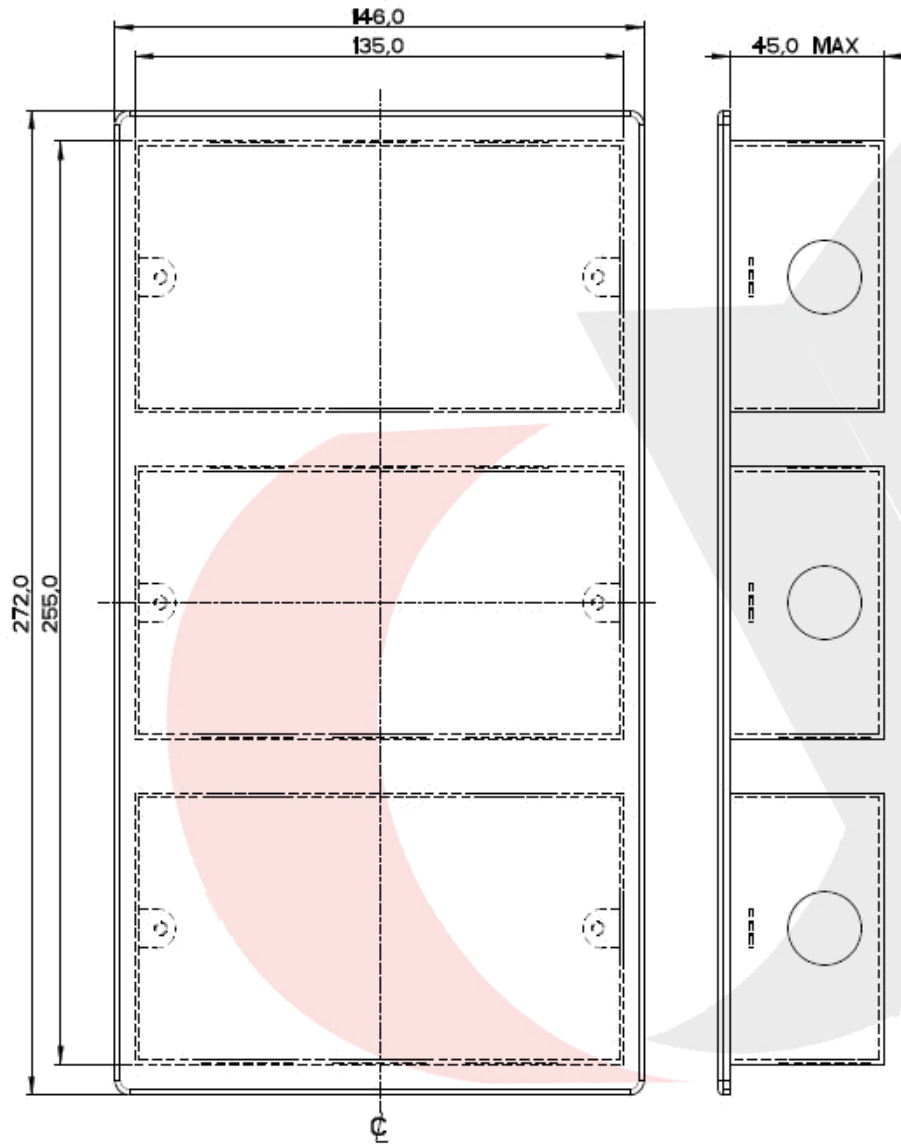

wandsworth
GROUP

8 Gang Square

Box No - 8463

Plate Size - 182mm x 287mm

A typical arrangement of services

6 Gang Horizontal - 86mm x 422mm

wandsworth
GROUP

6 Gang Horizontal

Box No - 8462

Plate Size - 86mm x 422mm

A typical arrangement of services

6 Gang Vertical - 146mm x 272mm

wandsworth
GROUP

6 Gang Vertical

Box No - 8464
Plate Size - 146mm x 272mm

A typical arrangement of services

4 Gang Horizontal - 86mm x 287mm

wandsworth
GROUP

4 Gang Horizontal
Box No - 8466
Plate Size - 86mm x 287mm

A typical arrangement of services

4 Gang Square - 146mm x 182mm

wandsworth
GROUP

4 Gang Square

Box No - 8465

Plate Size - 146mm x 182mm

A typical arrangement of services

3 Gang Horizontal - 86mm x 227mm

wandsworth
GROUP

Option 1:

3 Gang Horizontal

Box No - 8467

Plate Size - 86mm x 227mm