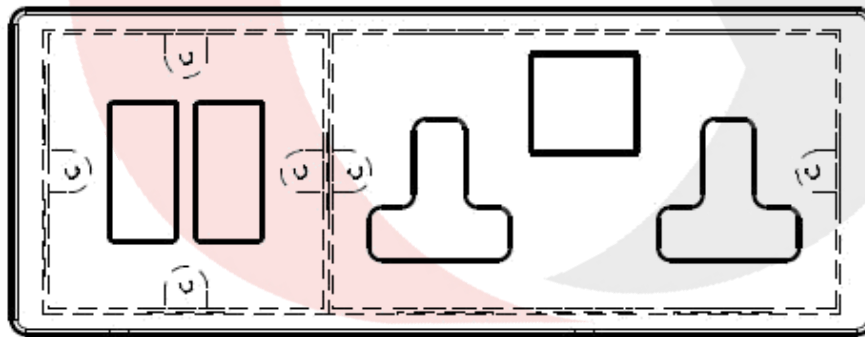

A typical arrangement of services

3 Gang Horizontal - 86mm x 227mm

wandsworth
GROUP

Option 2:

3 Gang Horizontal

Box No - 8467
Plate Size - 86mm x 227mm

A typical arrangement of services