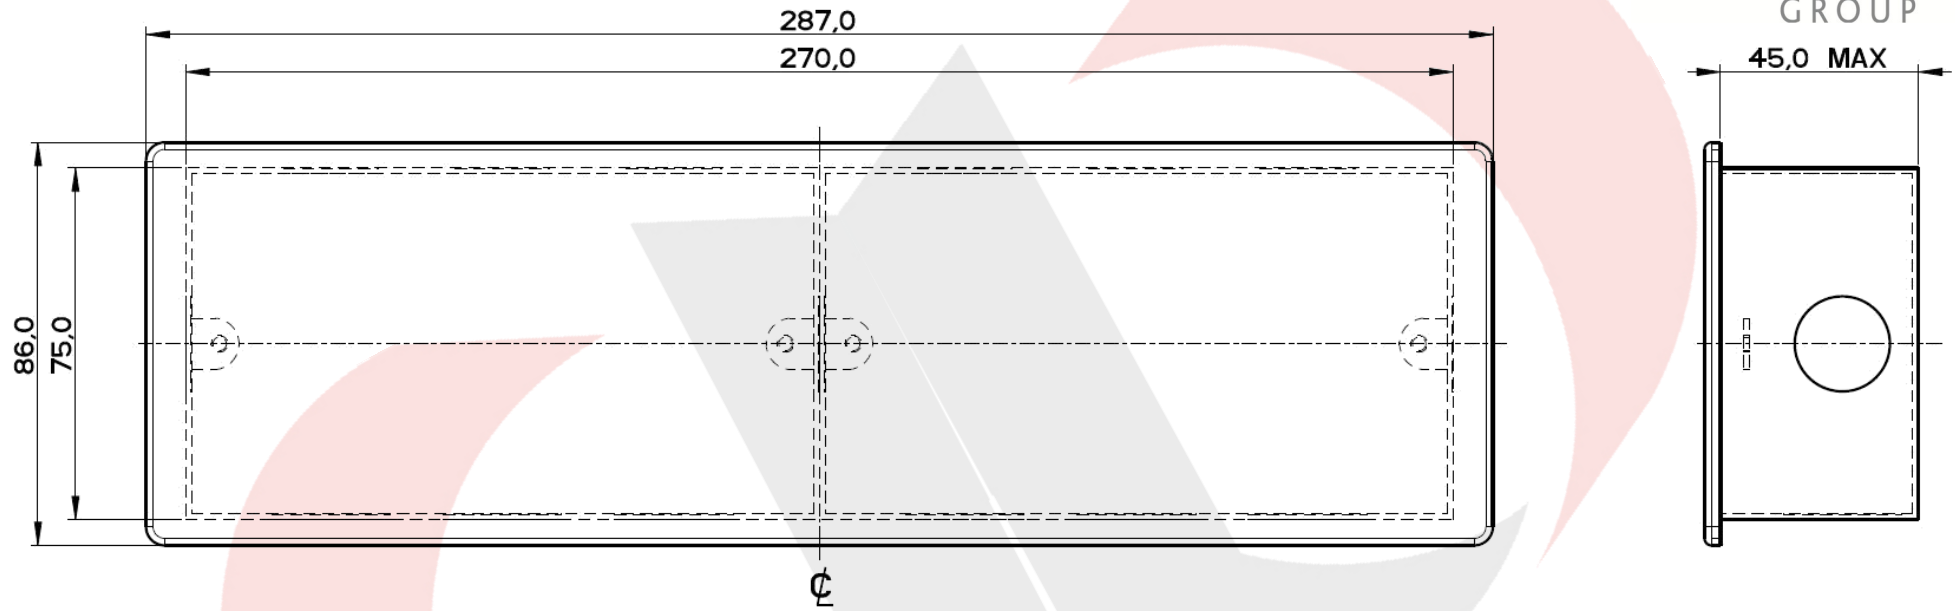

wandsworth
GROUP

8 Gang Square

Box No - 8463

Plate Size - 182mm x 287mm

A typical arrangement of services

6 Gang Horizontal - 86mm x 422mm

wandsworth
GROUP

6 Gang Horizontal

Box No - 8462

Plate Size - 86mm x 422mm

A typical arrangement of services

6 Gang Vertical - 146mm x 272mm

wandsworth
GROUP

6 Gang Vertical

Box No - 8464
Plate Size - 146mm x 272mm

A typical arrangement of services

4 Gang Horizontal - 86mm x 287mm

wandsworth
GROUP

4 Gang Horizontal
Box No - 8466
Plate Size - 86mm x 287mm

A typical arrangement of services

4 Gang Square - 146mm x 182mm

wandsworth
GROUP

4 Gang Square

Box No - 8465

Plate Size - 146mm x 182mm

A typical arrangement of services

3 Gang Horizontal - 86mm x 227mm

wandsworth
GROUP

Option 1:

3 Gang Horizontal

Box No - 8467

Plate Size - 86mm x 227mm