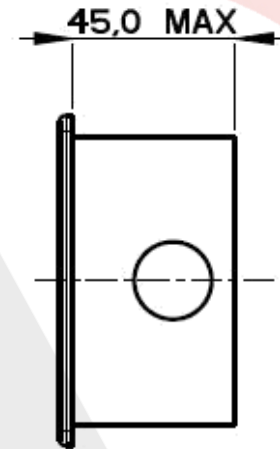

Box No - 8462

Plate Size - 86mm x 422mm

A typical arrangement of services

6 Gang Vertical - 146mm x 272mm

wandsworth
GROUP

6 Gang Vertical

Box No - 8464
Plate Size - 146mm x 272mm

A typical arrangement of services

4 Gang Horizontal - 86mm x 287mm

wandsworth
GROUP

4 Gang Horizontal
Box No - 8466
Plate Size - 86mm x 287mm

A typical arrangement of services

4 Gang Square - 146mm x 182mm

wandsworth
GROUP

4 Gang Square

Box No - 8465

Plate Size - 146mm x 182mm

A typical arrangement of services

3 Gang Horizontal - 86mm x 227mm

wandsworth
GROUP

Option 1:

3 Gang Horizontal

Box No - 8467

Plate Size - 86mm x 227mm

A typical arrangement of services

3 Gang Horizontal - 86mm x 227mm

wandsworth
GROUP

Option 2:

3 Gang Horizontal

Box No - 8467
Plate Size - 86mm x 227mm

A typical arrangement of services