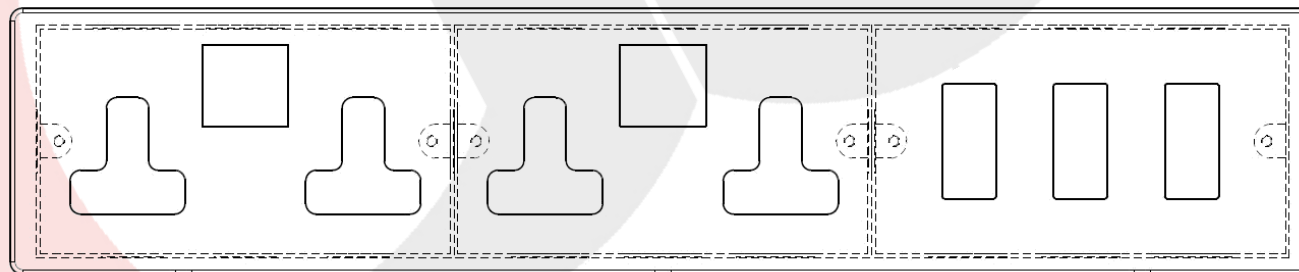

wandsworth
GROUP

8 Gang Square

Box No - 8463

Plate Size - 182mm x 287mm

A typical arrangement of services

6 Gang Horizontal - 86mm x 422mm

wandsworth
GROUP

6 Gang Horizontal

Box No - 8462

Plate Size - 86mm x 422mm

A typical arrangement of services

6 Gang Vertical - 146mm x 272mm

wandsworth
GROUP

6 Gang Vertical

Box No - 8464
Plate Size - 146mm x 272mm

A typical arrangement of services