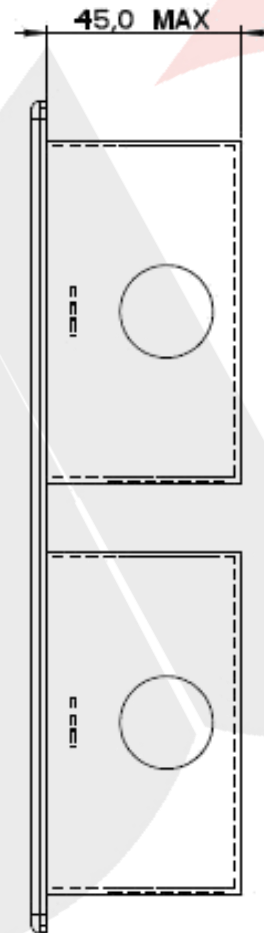

Plate Dimensions

Various plate sizes are available throughout the Penthouse Specials that adopt all the design features of The Penthouse Collection.

The following sizes are available:

- 8 Gang Square** - 287mm x 182mm
- 6 Gang Horizontal** - 86mm x 422mm
- 6 Gang Vertical** - 146mm x 272mm
- 4 Gang Horizontal** - 86mm x 287mm
- 4 Gang Square** - 146mm x 182mm
- 3 Gang Horizontal** - 227mm x 86mm

Box No - 8462

Plate Size - 86mm x 422mm

A typical arrangement of services

6 Gang Vertical - 146mm x 272mm

wandsworth
GROUP

6 Gang Vertical

Box No - 8464
Plate Size - 146mm x 272mm

A typical arrangement of services

4 Gang Horizontal - 86mm x 287mm

wandsworth
GROUP

4 Gang Horizontal
Box No - 8466
Plate Size - 86mm x 287mm

A typical arrangement of services

4 Gang Square - 146mm x 182mm

wandsworth
GROUP

4 Gang Square

Box No - 8465

Plate Size - 146mm x 182mm

A typical arrangement of services

3 Gang Horizontal - 86mm x 227mm

wandsworth
GROUP

Option 1:

3 Gang Horizontal

Box No - 8467

Plate Size - 86mm x 227mm