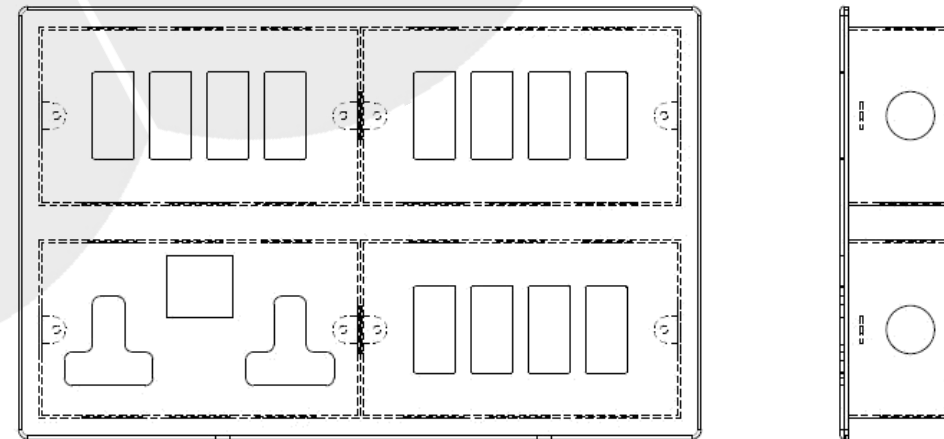

Plate Dimensions

Various plate sizes are available throughout the Penthouse Specials that adopt all the design features of The Penthouse Collection.

The following sizes are available:

- 8 Gang Square** - 287mm x 182mm
- 6 Gang Horizontal** - 86mm x 422mm
- 6 Gang Vertical** - 146mm x 272mm
- 4 Gang Horizontal** - 86mm x 287mm
- 4 Gang Square** - 146mm x 182mm
- 3 Gang Horizontal** - 227mm x 86mm

NOTE: It is essential to ensure during installation, that the box cut-out is accurate as the box being installed must be a tight fit.

Tel: +44(0)1483 713 400

Email: sales@wandsworthgroup.com

8 Gang Square - 182mm x 287mm

wandsworth
GROUP

8 Gang Square

Box No - 8463

Plate Size - 182mm x 287mm

A typical arrangement of services

6 Gang Horizontal - 86mm x 422mm

wandsworth
GROUP

6 Gang Horizontal

Box No - 8462

Plate Size - 86mm x 422mm

A typical arrangement of services

6 Gang Vertical - 146mm x 272mm

wandsworth
GROUP

6 Gang Vertical

Box No - 8464
Plate Size - 146mm x 272mm

A typical arrangement of services