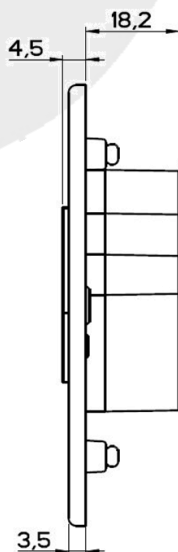

### Catalogue Numbers:

**Interiors:** **A4151/\*** - 2amp Socket Outlet  
**A485/\*** - 5amp Socket Outlet

**Plates:** **P4151/\*** - 2amp Plate  
**P485/\*** - 5amp Plate

# Penthouse Collection - 2amp & 5amp Socket Outlets

Technical Specification		
Supply Voltage:	250V AC	
Terminal Capacities:	<b>2 amp Socket</b>	<b>5 amp Socket</b>
	Live, Neutral & Earth	Live, Neutral & Earth
	1 x 2.5 mm <sup>2</sup>	1 x 2.5 mm <sup>2</sup>
	2 x 2.0 mm <sup>2</sup>	2 x 2.0 mm <sup>2</sup>
	2 x 1.5 mm <sup>2</sup>	2 x 1.5 mm <sup>2</sup>
	4 x 1.0 mm <sup>2</sup>	4 x 1.0 mm <sup>2</sup>
Ambient Operating Temperature:	-5°C to +40°C	
IP Rating:	IP2XD	
Max Installation Altitude:	2000 meters	

## 2amp Socket Outlet

**Depth:**  
2amp Socket – 16mm

**Recommended Box Depth:**  
1.5 mm<sup>2</sup> Cable – 25mm Box  
2.5 mm<sup>2</sup> Cable – 35mm Box  
Metal boxes to BS4662

## 5amp Socket Outlet

**Depth:**  
5amp Socket – 19mm

**Recommended Box Depth:**  
5amp Socket – 35mm Box  
Metal boxes to BS4662