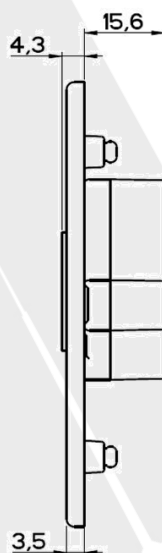

### Catalogue Numbers:

**Interiors:** **A4151/\*** - 2amp Socket Outlet  
**A485/\*** - 5amp Socket Outlet

**Plates:** **P4151/\*** - 2amp Plate  
**P485/\*** - 5amp Plate

# Penthouse Collection - 2amp & 5amp Socket Outlets

Technical Specification		
Supply Voltage:	250V AC	
Terminal Capacities:	<b>2 amp Socket</b>	<b>5 amp Socket</b>
	Live, Neutral & Earth	Live, Neutral & Earth
	1 x 2.5 mm <sup>2</sup>	1 x 2.5 mm <sup>2</sup>
	2 x 2.0 mm <sup>2</sup>	2 x 2.0 mm <sup>2</sup>
	2 x 1.5 mm <sup>2</sup>	2 x 1.5 mm <sup>2</sup>
	4 x 1.0 mm <sup>2</sup>	4 x 1.0 mm <sup>2</sup>
Ambient Operating Temperature:	-5°C to +40°C	
IP Rating:	IP2XD	
Max Installation Altitude:	2000 meters	

## 2amp Socket Outlet

**Depth:**  
2amp Socket – 16mm

**Recommended Box Depth:**  
1.5 mm<sup>2</sup> Cable – 25mm Box  
2.5 mm<sup>2</sup> Cable – 35mm Box  
Metal boxes to BS4662

## 5amp Socket Outlet

**Depth:**  
5amp Socket – 19mm

**Recommended Box Depth:**  
5amp Socket – 35mm Box  
Metal boxes to BS4662