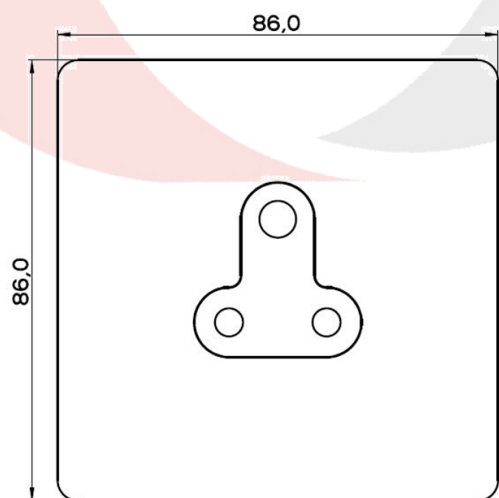

5amp Socket Outlet

Depth:
5amp Socket – 19mm

Recommended Box Depth:
5amp Socket – 35mm Box
Metal boxes to BS4662