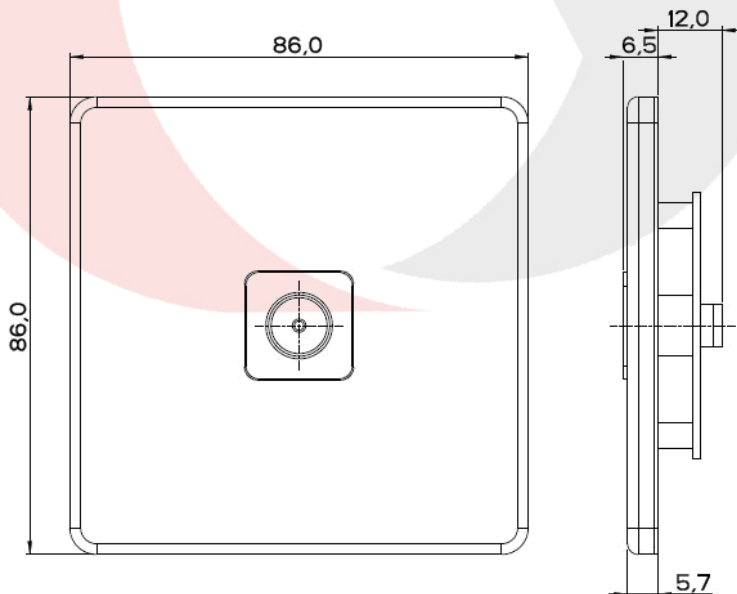

### TV/FM Co-Axial Double Duplex

**Recommended Box Depth:**  
35 mm

Metal boxes to BS4662