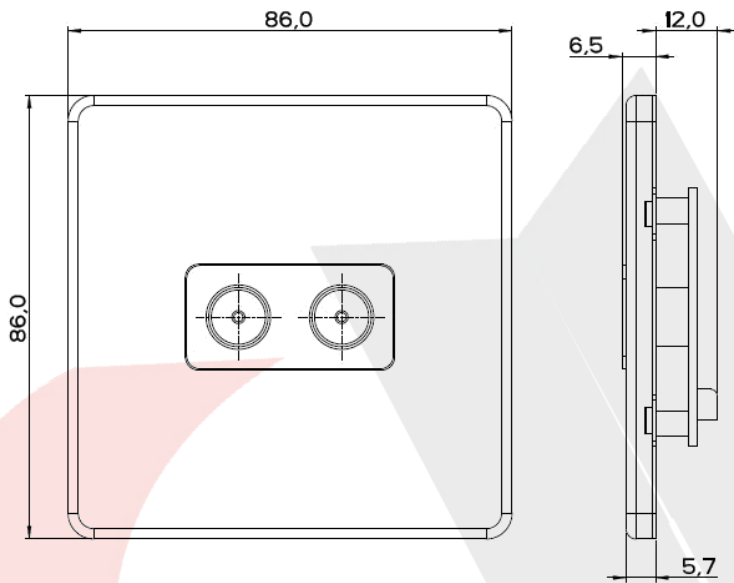

### TV/FM Co-Axial Double Duplex

**Recommended Box Depth:**  
35 mm

Metal boxes to BS4662