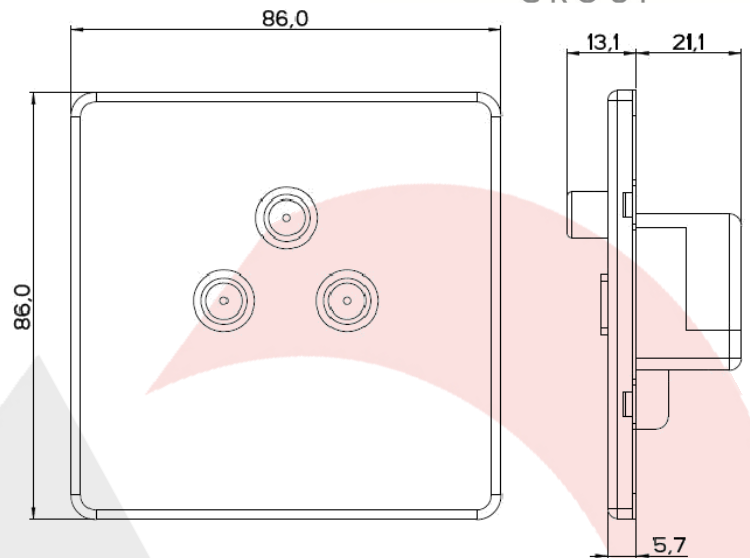

## Technical Specification

Product:	Triplexed (3 Way)
Frequency Range:	TV - 47 - 68 MHz, 254 - 862 MHz FM - 87.5 - 230 MHz SAT - 950 - 2150 MHz
Typ, Insertion Loss (dB):	TV - $\leq 2.5$ FM - $\leq 3.0$ SAT - $\leq 3.0$
Connector Types:	Input - Terminal and Clamp TV - IEC Male FM - IEC Female SAT - F Connector