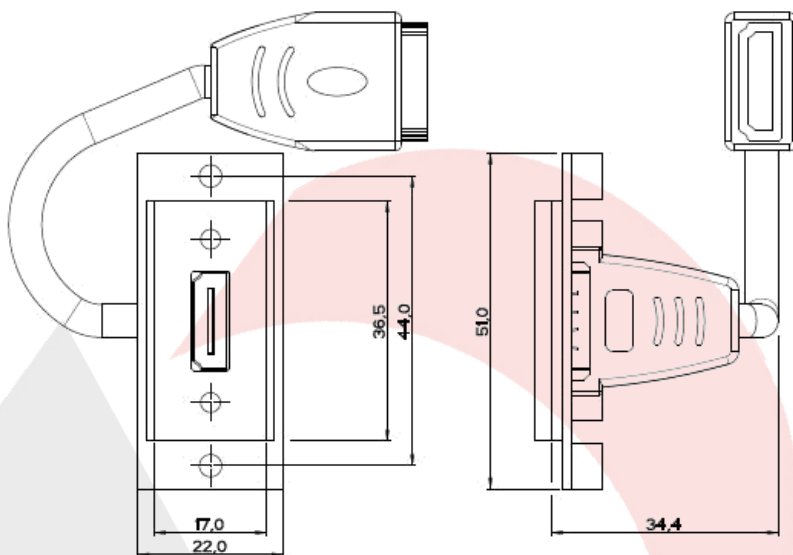

## Description

HDMI (High Definition Multimedia Interface) is a audio/video interface for transferring video data (data compressed) and audio data from a HDMI compliant device.

The grid outlet connects high definition equipment, from HDTV's and personal computers to gaming consoles and camcorders.

## Features

- Distinctive and superior designed HDMI Grid Outlet is ideal for in wall installations.
- Convenient way to connect your HDMI display and television without cable mess coming out the wall.
- Features a female jack with a short cable with another female jack on the back, allowing the HDMI cable to be within the wall.