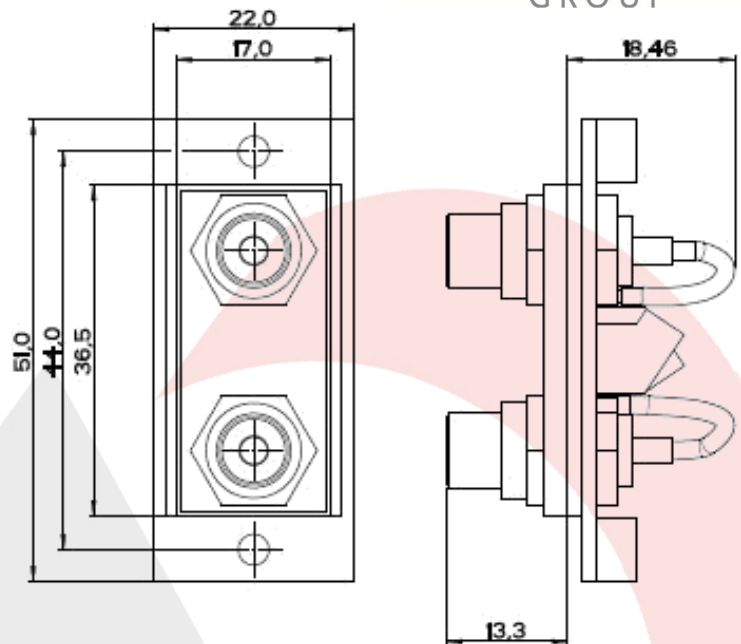

### Features

- Phono outlet (RCA) Red / Black sockets
- Using a multi-board PCB with screw down terminal blocks, eliminating the need for solder irons on site during installation

**Recommended Box Depth:**  
35 mm  
Metal boxes to BS4662.