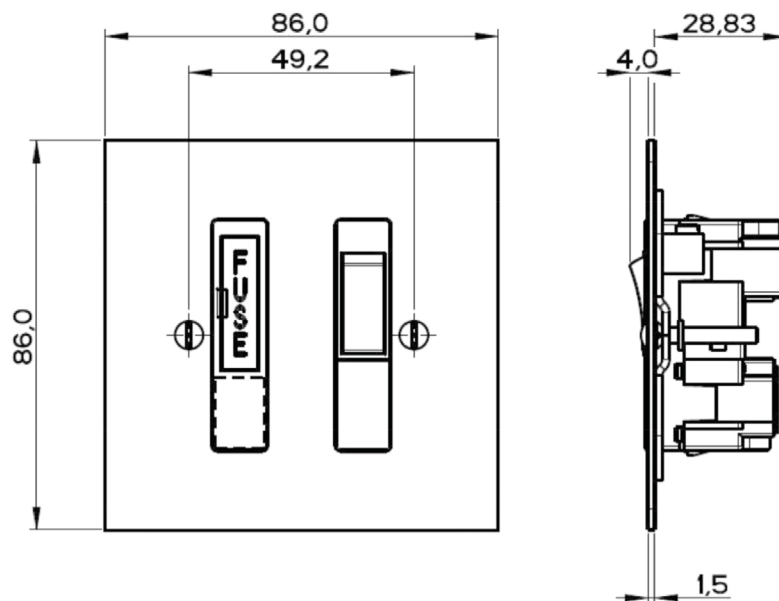

### Interior moulding colours available:

/B – Black, /W - White

Collection	Finish	Product
Square Edged	Polished Brass	Fused Connection Units

Technical Specification	
Supply Voltage:	250V AC
Current Rating:	13Amp
Terminal Capacity:	Live, Neutral & Earth:
	3 x 2.5mm <sup>2</sup>
	2 x 4 mm <sup>2</sup>
	1 x 6 mm <sup>2</sup>
Ambient Operating Temperature:	-5°C to +40°C
IP Rating:	IP2XD
Max Installation Altitude:	2000 meters