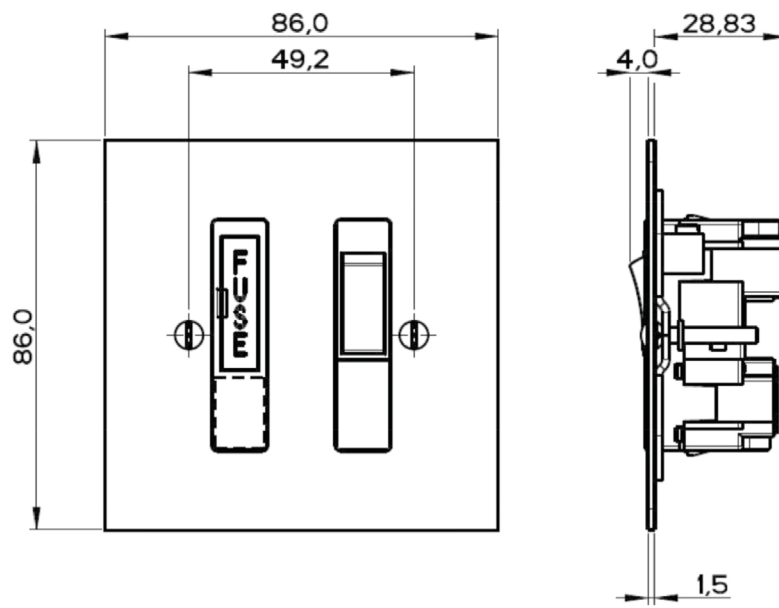

Interior moulding colours available:

/B – Black, /W - White

Collection	Finish	Product
Square Edged	Polished Brass	Fused Connection Units

Technical Specification	
Supply Voltage:	250V AC
Current Rating:	13Amp
Terminal Capacity:	Live, Neutral & Earth:
	3 x 2.5mm ²
	2 x 4 mm ²
	1 x 6 mm ²
Ambient Operating Temperature:	-5°C to +40°C
IP Rating:	IP2XD
Max Installation Altitude:	2000 meters