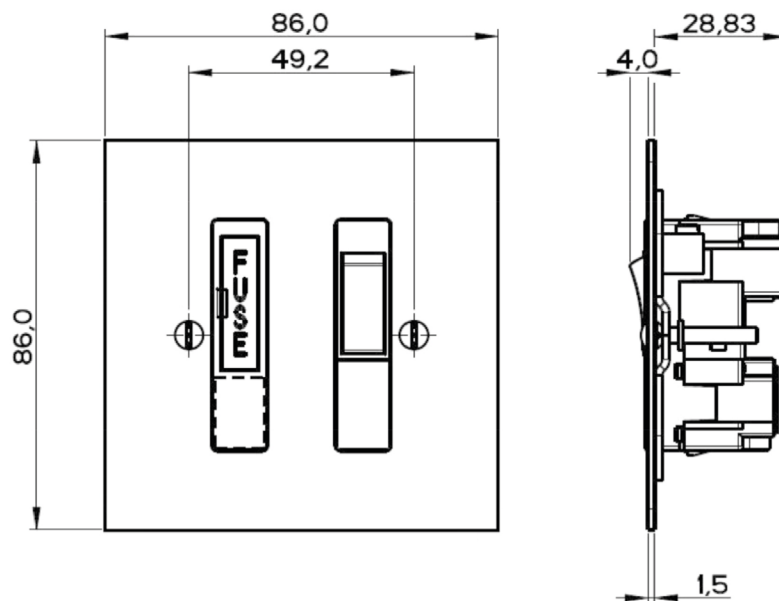

Interior moulding colours available:

/B – Black, /W - White

Collection	Finish	Product
Square Edged	Polished Brass	Fused Connection Units

Technical Specification	
Supply Voltage:	250V AC
Current Rating:	13Amp
Terminal Capacity:	Live, Neutral & Earth:
	3 x 2.5mm ²
	2 x 4 mm ²
	1 x 6 mm ²
Ambient Operating Temperature:	-5°C to +40°C
IP Rating:	IP2XD
Max Installation Altitude:	2000 meters