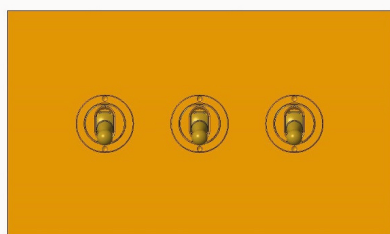

Collection	Finish	Product
Square Edged	Polished Brass	1-4 Gang Toggle Switch

Square Edged 1-4 Gang Toggle Switch

Specified in Polished Brass

Description

A range of toggle switches are available in our Square Edge range.

All units have been designed with ease of installation in mind and have the advantageous design features and quality of the Square Edge Collection.

Features

- Uses grid fixing enabling no visible fixing screws for sleek plate design
- Two way switches can be wired as one or two way.
- Metal toggles to suit plate finish.

Standards and Approvals

BS EN 60669—1

Ordering

When ordering please state in tabular form your requirements for plates/ finishes, grid, switch type/finish and box.

Product must always include a plate, grid and switch.

Eg.

Plate: PSQ491/PB

(1 Gang plate in polished brass)

Grid: G491

(No finish option for grids)

Switch: 91/PB

(2 way switch in polished brass)

For toggle switch types see sheet 2.