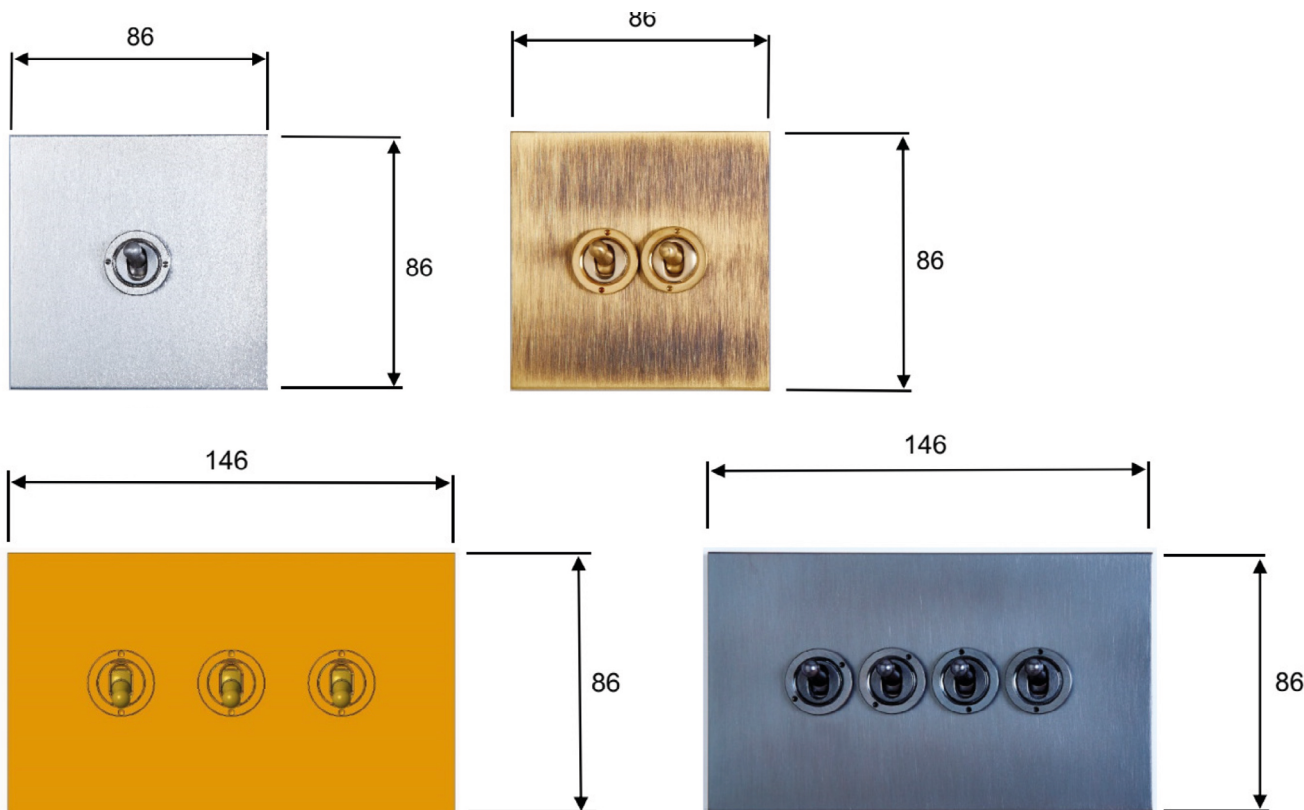

Catalogue Numbers:

Plates: PSQ491/*-Single plate 1 gang

PSQ492/*- Single plate 2 gang

PSQ493/*- Double plate 3 gang

PSQ494/*- Double plate 4 gang

/* Denotes plate finish

Grids: G491—1 gang

G492—2 gang

G493—3 gang

G494—4 gang

Switch: XX/**

XX—See sheet 2 for type.

/* Denotes toggle finish

Recommended Box Depth: 35mm

Metal boxes to BS4662

Wandsworth flush box part no.

1702/G (42mm deep)

1703/G (42mm deep)

Collection	Finish	Product
Square Edged	Polished Brass	1-4 Gang Toggle Switch

Side view common to all sizes

Note: plate thickness will vary between 1.5 & 2.0mm dependant on chosen finish