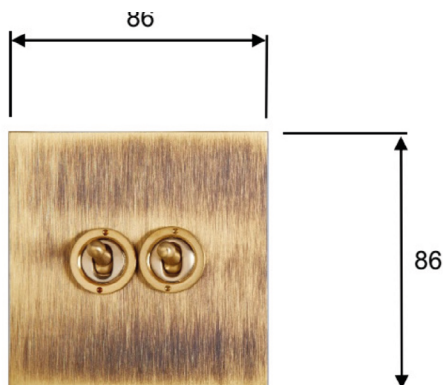

Catalogue Numbers:

Plates: PSQ491/*-Single plate 1 gang

PSQ492/*- Single plate 2 gang

PSQ493/*- Double plate 3 gang

PSQ494/*- Double plate 4 gang

/* Denotes plate finish

Grids: G491—1 gang

G492—2 gang

G493—3 gang

G494—4 gang

Switch: XX/**

XX—See sheet 2 for type.

/* Denotes toggle finish

Recommended Box Depth: 35mm

Metal boxes to BS4662

Wandsworth flush box part no.

1702/G (42mm deep)

1703/G (42mm deep)

Collection	Finish	Product
Square Edged	Polished Brass	1-4 Gang Toggle Switch

Side view common to all sizes

Note: plate thickness will vary between 1.5 & 2.0mm dependant on chosen finish