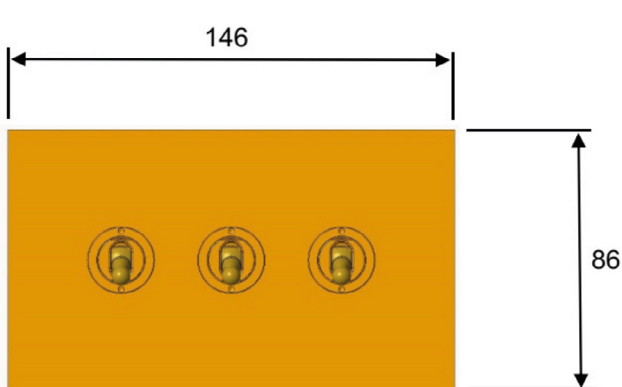

G493—3 gang

G494—4 gang

Switch: XX/**

XX—See sheet 2 for type.

/* Denotes toggle finish

Recommended Box Depth: 35mm

Metal boxes to BS4662

Wandsworth flush box part no.

1702/G (42mm deep)

1703/G (42mm deep)

Collection	Finish	Product
Square Edged	Polished Brass	1-4 Gang Toggle Switch

Side view common to all sizes

Note: plate thickness will vary between 1.5 & 2.0mm dependant on chosen finish