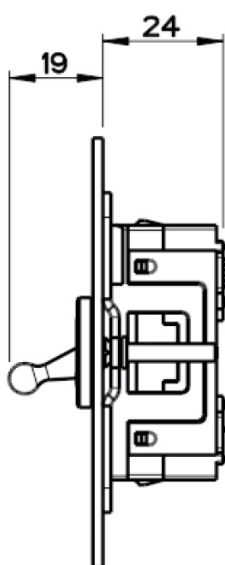

Catalogue Numbers:

Plates: PSQ491/*-Single plate 1 gang

PSQ492/*- Single plate 2 gang

PSQ493/*- Double plate 3 gang

PSQ494/*- Double plate 4 gang

/* Denotes plate finish

Grids: G491—1 gang

G492—2 gang

G493—3 gang

G494—4 gang

Switch: XX/**

XX—See sheet 2 for type.

/* Denotes toggle finish

Recommended Box Depth: 35mm

Metal boxes to BS4662

Wandsworth flush box part no.

1702/G (42mm deep)

1703/G (42mm deep)

Collection	Finish	Product
Square Edged	Polished Brass	1-4 Gang Toggle Switch

Side view common to all sizes

Note: plate thickness will vary between 1.5 & 2.0mm dependant on chosen finish

Switch Types

Reference	Unit	Type
91/*	Switch	1 or 2 Way - 20 Amp
92/*	Switch	Double Pole - 20 Amp
93/*	Switch	Intermediate - 20 Amp
94/*	Switch	2 Way & Off - 20Amp
96/*	Switch	6amp 2 Way Retractive, 2 position