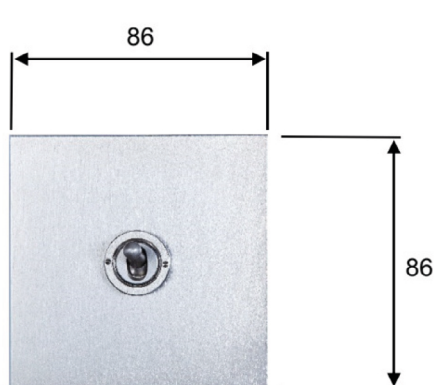

G493—3 gang

G494—4 gang

Switch: XX/**

XX—See sheet 2 for type.

/* Denotes toggle finish

Recommended Box Depth: 35mm

Metal boxes to BS4662

Wandsworth flush box part no.

1702/G (42mm deep)

1703/G (42mm deep)

Collection	Finish	Product
Square Edged	Polished Brass	1-4 Gang Toggle Switch

Side view common to all sizes

Note: plate thickness will vary between 1.5 & 2.0mm dependant on chosen finish