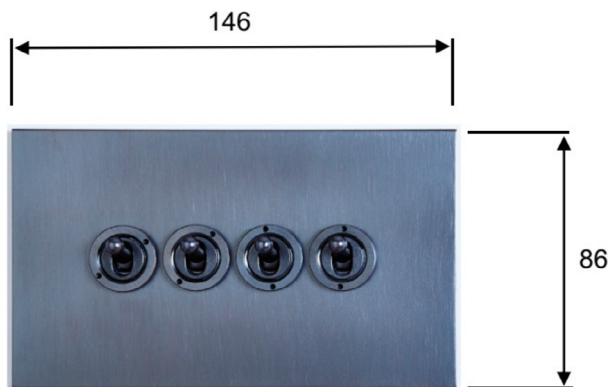

G493—3 gang

G494—4 gang

Switch: XX/**

XX—See sheet 2 for type.

/* Denotes toggle finish

Recommended Box Depth: 35mm

Metal boxes to BS4662

Wandsworth flush box part no.

1702/G (42mm deep)

1703/G (42mm deep)

Collection	Finish	Product
Square Edged	Polished Brass	1-4 Gang Toggle Switch

Side view common to all sizes

Note: plate thickness will vary between 1.5 & 2.0mm dependant on chosen finish