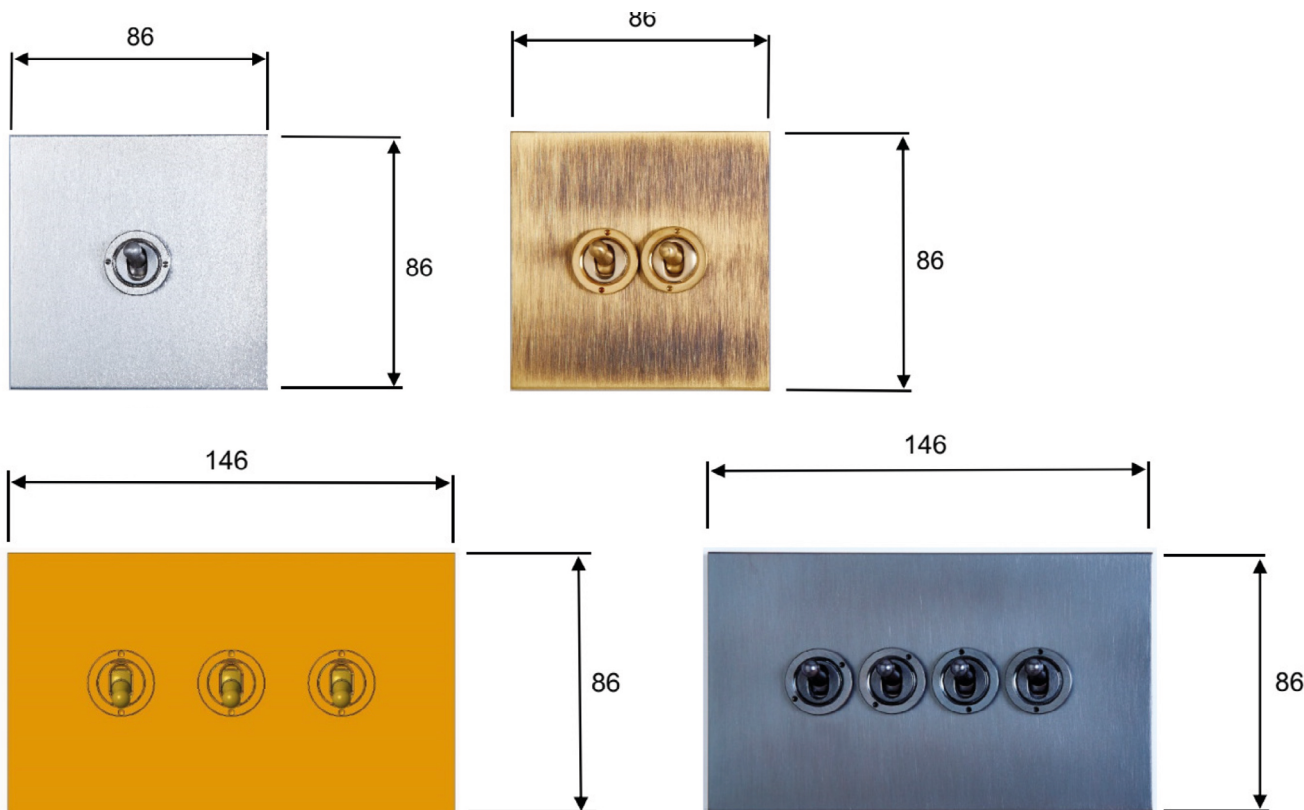

### Catalogue Numbers:

**Plates:** PSQ491/\*-Single plate 1 gang

PSQ492/\*- Single plate 2 gang

PSQ493/\*- Double plate 3 gang

PSQ494/\*- Double plate 4 gang

/\* Denotes plate finish

**Grids:** G491—1 gang

G492—2 gang

G493—3 gang

G494—4 gang

**Switch:** XX/\*\*

XX—See sheet 2 for type.

/\* Denotes toggle finish

**Recommended Box Depth: 35mm**

Metal boxes to BS4662

Wandsworth flush box part no.

1702/G (42mm deep)

1703/G (42mm deep)

Collection	Finish	Product
Square Edged	Polished Brass	1-4 Gang Toggle Switch

Side view common to all sizes

**Note:** plate thickness will vary between 1.5 & 2.0mm dependant on chosen finish