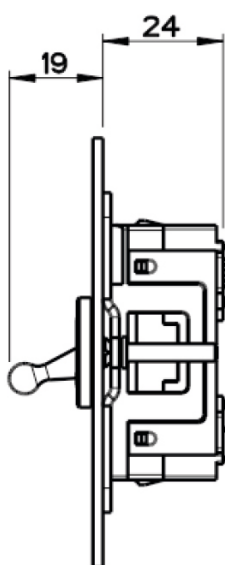

### Catalogue Numbers:

**Plates:** PSQ491/\*-Single plate 1 gang

PSQ492/\*- Single plate 2 gang

PSQ493/\*- Double plate 3 gang

PSQ494/\*- Double plate 4 gang

/\* Denotes plate finish

**Grids:** G491—1 gang

G492—2 gang

G493—3 gang

G494—4 gang

**Switch:** XX/\*\*

XX—See sheet 2 for type.

/\* Denotes toggle finish

**Recommended Box Depth: 35mm**

Metal boxes to BS4662

Wandsworth flush box part no.

1702/G (42mm deep)

1703/G (42mm deep)

Collection	Finish	Product
Square Edged	Polished Brass	1-4 Gang Toggle Switch

Side view common to all sizes

**Note:** plate thickness will vary between 1.5 & 2.0mm dependant on chosen finish

### Switch Types

Reference	Unit	Type
91/*	Switch	1 or 2 Way - 20 Amp
92/*	Switch	Double Pole - 20 Amp
93/*	Switch	Intermediate - 20 Amp
94/*	Switch	2 Way & Off - 20Amp
96/*	Switch	6amp 2 Way Retractive, 2 position