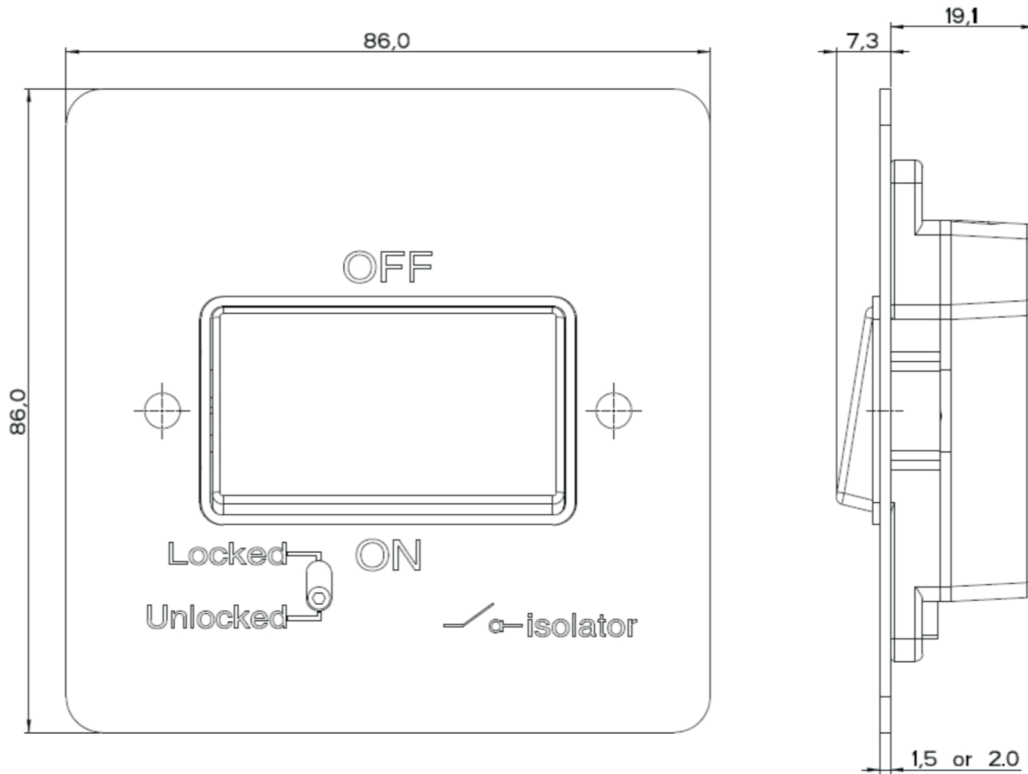

Collection	Finish	Product
Classic	Polished Brass	Classic Fan Isolator Unit

TECHNICAL SPECIFICATION					
Supply Voltage	Current Rating	Terminal Capacity	Ambient Operating Temperature	Max Installation Altitude	IP Rating
250V 50HZ	10A	Live, Neutral and Earth: 4 x 1.0mm² 3 x 1.5mm² 2 x 2.5mm² 1 x 4.0mm²	-5°C to + 40°C	2000 meters	IP2X

NOTE:

The Company Policy is one of continuous improvement and the right to change designs, dimensions, descriptive matter, etc., at any time without notice is reserved.