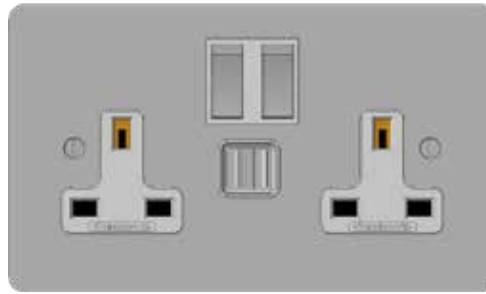

Collection	Finish	Product
Classic	Polished Brass	Classic 13 Amp and 3.1 Amp USB Socket Outlets

Classic Collection Classic 13 Amp and 3.1 Amp USB Socket Outlets

Specified in Polished Brass

Description

A range of socket outlets with USB have been designed for ease of installation, all having the superior quality and design features of the Classic Collection.

These products can quickly replace an existing 13 amp sockets 35mm back box required.

USB charger capability ideal for charging iPad, iPhone, tablets, mobiles, cameras and more.

Standards, Approvals & Directives

- BS 5733: 2010 +A1:2014
- BS EN 60950-1:2006+A2:2013
- BS 1363-2: 1995 +A4:2014

Features

- Matching metal rocker switches available on all switched versions.
- Terminals markings present on housing for clearer identification.
- Double pole switches.
- Switch contacts with silver contacts on both surfaces for good continuity.
- Switched socket outlets have double insulated rockers
- 2 Type A USB sockets - 3.1A total output, shared across both sockets.
- When only one device is plugged in the whole 3.1A is available for rapid charging.
- Automated USB overload protection that resets when overload removed.
- Automatic short circuit protection.
- When both USB sockets are in use, the output is automatically proportioned according to demand.
- High efficiency voltage conversion of 83% or better.

Finishes

The 13amp sockets are available in Black and White moulded polycarbonate housings.

All brass based plates with a lacquered finish are supplied with a clear gasket to help eliminate any reactions that may occur with the plaster, and damage the quality of the finish.

Ordering

When ordering please state in tabular form your requirements for plates/ finishes, interior assemblies/rocker finish and boxes.

E.g. For polished brass finish:-

Plate - P3157/PB - Twin 13 Amp switched socket and USB outlet plate, in polished brass.

Interior - A3157/PB/B - Twin 13amp switched socket outlet with USB assembly, Black Moulding, rear entry, double pole, polished brass rockers.

Box - 1703/G - Flush box (metal)

Please see the Wandsworth Group catalogue for more information and catalogue numbers.