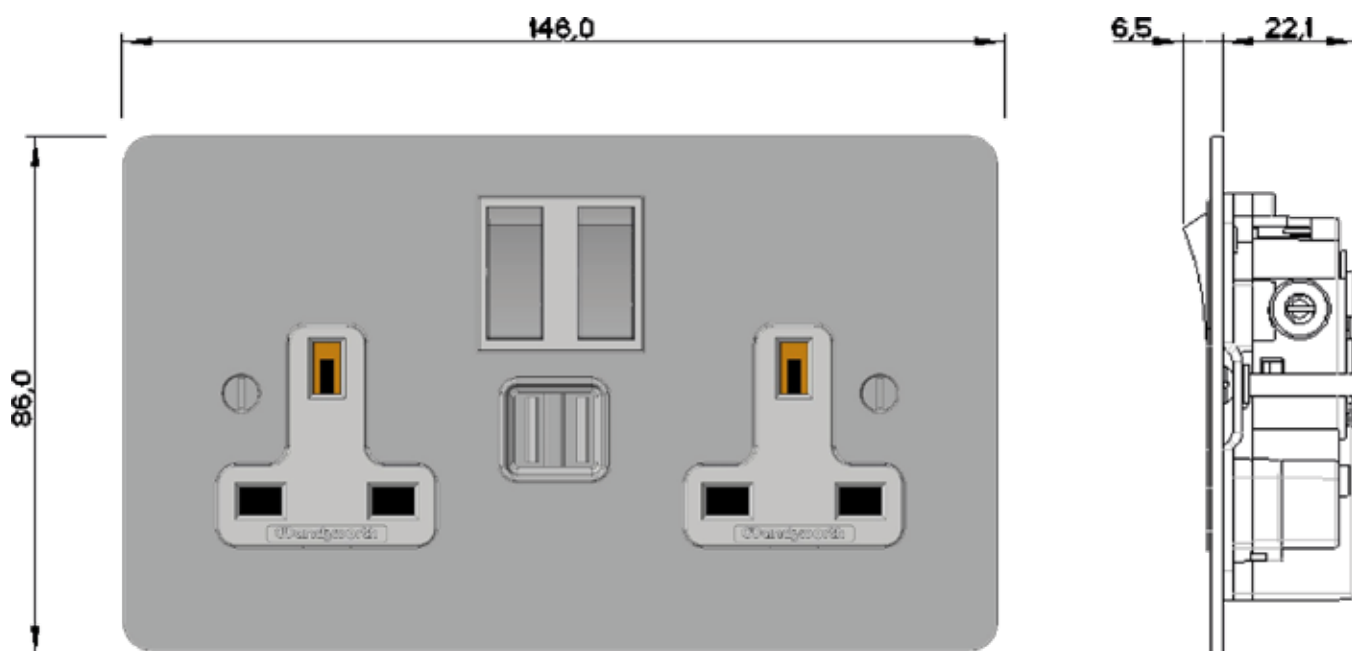

Collection	Finish	Product
Classic	Polished Brass	13 Amp and 3.1 Amp USB Socket Outlets

TECHNICAL SPECIFICATION

Supply Voltage	Current Rating	Terminal Capacity	Ambient Operating Temperature	Max Installation Altitude	Switch Type	USB Output	Standby Power
250V AC	13 Amps	Live, Neutral & Earth 3 x 2.5mm² 3 x 4mm² 2 x 6mm²	-5°C to +40°C	2000 meters	Double Pole	5V dc 3.1 Amps	<0.15W

13Amp Twin Socket with USB

Depth:

13Amp Twin Socket with USB- 23mm

Recommended Box Depth:

35mm Minimum

Metal boxes to BS4662

NOTE:

The Company Policy is one of continuous improvement and the right to change designs, dimensions, descriptive matter, etc., at any time without notice is reserved.