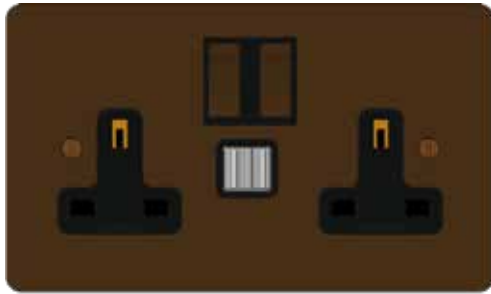

Collection	Finish	Product
Classic	Polished Brass	Classic 13 Amp and 3.1 Amp USB Socket Outlets

Classic Collection Classic 13 Amp and 3.1 Amp USB Socket Outlets

Specified in Polished Brass

Description

A range of socket outlets with USB have been designed for ease of installation, all having the superior quality and design features of the Classic Collection.

These products can quickly replace an existing 13 amp sockets 35mm back box required.

USB charger capability ideal for charging iPad, iPhone, tablets, mobiles, cameras and more.

Standards, Approvals & Directives

- BS 5733: 2010 +A1:2014
- BS EN 60950-1:2006+A2:2013
- BS 1363-2: 1995 +A4:2014

Features

- Matching metal rocker switches available on all switched versions.
- Terminals markings present on housing for clearer identification.
- Double pole switches.
- Switch contacts with silver contacts on both surfaces for good continuity.
- Switched socket outlets have double insulated rockers
- 2 Type A USB sockets - 3.1A total output, shared across both sockets.
- When only one device is plugged in the whole 3.1A is available for rapid charging.
- Automated USB overload protection that resets when overload removed.
- Automatic short circuit protection.
- When both USB sockets are in use, the output is automatically proportioned according to demand.
- High efficiency voltage conversion of 83% or better.

Finishes

The 13amp sockets are available in Black and White moulded polycarbonate housings.

All brass based plates with a lacquered finish are supplied with a clear gasket to help eliminate any reactions that may occur with the plaster, and damage the quality of the finish.

Ordering

When ordering please state in tabular form your requirements for plates/ finishes, interior assemblies/rocker finish and boxes.

E.g. For polished brass finish:-

Plate - P3157/PB - Twin 13 Amp switched socket and USB outlet plate, in polished brass.

Interior - A3157/PB/B - Twin 13amp switched socket outlet with USB assembly, Black Moulding, rear entry, double pole, polished brass rockers.

Box - 1703/G - Flush box (metal)

Please see the Wandsworth Group catalogue for more information and catalogue numbers.