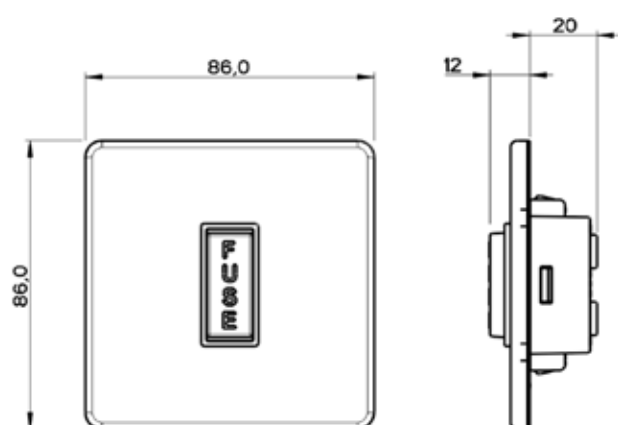

TECHNICAL SPECIFICATION

Supply Voltage	Current Rating	Terminal Capacity	Ambient Operating Temperature	Max Installation Altitude	IP Rating
250V AC	13 Amps	Live, Neutral & Earth 3 x 2.5mm ² 2 x 4mm ² 1 x 6mm ²	-5°C to +40°C	2000 meters	IP2XD

Switched Fused Connection Unit

Depth:

- Switched Fused Connection Unit – 25mm
- Switched Fused Connection Unit with Neon – 25mm
- Switched Fused Connection Unit with Cable Outlet – 25mm
- Switched Fused Connection Unit with Cable Outlet and Neon – 25mm

Recommended Box Depth:

- Switched Fused Connection Unit – 35mm
- Switched Fused Connection Unit with Neon – 35mm
- Switched Fused Connection Unit with Cable Outlet – 35mm
- Switched Fused Connection Unit with Cable Outlet and Neon – 35mm