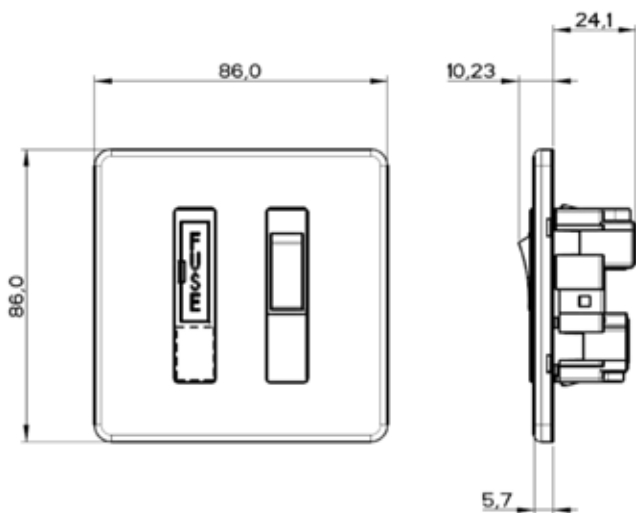

Switched Fused Connection Unit

Depth:

- Switched Fused Connection Unit – 25mm
- Switched Fused Connection Unit with Neon – 25mm
- Switched Fused Connection Unit with Cable Outlet – 25mm
- Switched Fused Connection Unit with Cable Outlet and Neon – 25mm