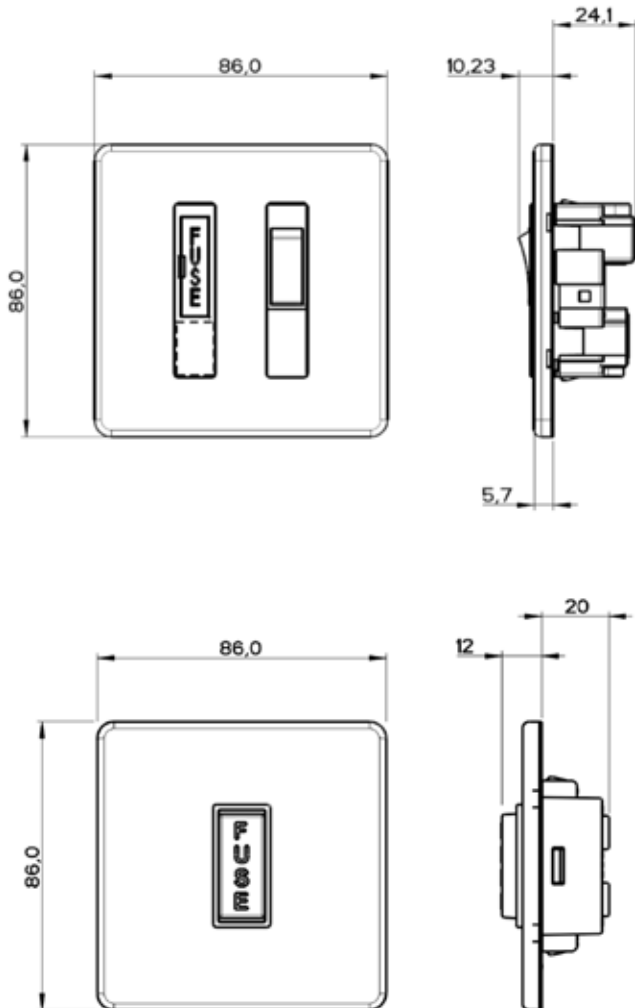

Collection	Finish	Product
Infinity	Polished Brass	Connection Units

TECHNICAL SPECIFICATION					
Supply Voltage	Current Rating	Terminal Capacity	Ambient Operating Temperature	Max Installation Altitude	IP Rating
250V AC	13 Amps	Live, Neutral & Earth 3 x 2.5mm² 2 x 4mm² 1 x 6mm²	-5°C to +40°C	2000 meters	IP2XD

Switched Fused Connection Unit

Depth:

- Switched Fused Connection Unit – 25mm
- Switched Fused Connection Unit with Neon – 25mm
- Switched Fused Connection Unit with Cable Outlet – 25mm
- Switched Fused Connection Unit with Cable Outlet and Neon – 25mm

Recommended Box Depth:

- Switched Fused Connection Unit – 35mm
- Switched Fused Connection Unit with Neon – 35mm
- Switched Fused Connection Unit with Cable Outlet – 35mm
- Switched Fused Connection Unit with Cable Outlet and Neon – 35mm

Non-switched Fused Connection Unit Illuminated or Non-illuminated

Depth:

- Fused Connection Unit – 20mm
- Fused Connection Unit with Neon – 20mm
- Un-fused Cable Outlet Only - 34mm

Recommended Box Depth:

- Fused Connection Unit – 35mm
- Fused Connection Unit with Neon – 35mm
- Un-Fused Cable Outlet - 35mm