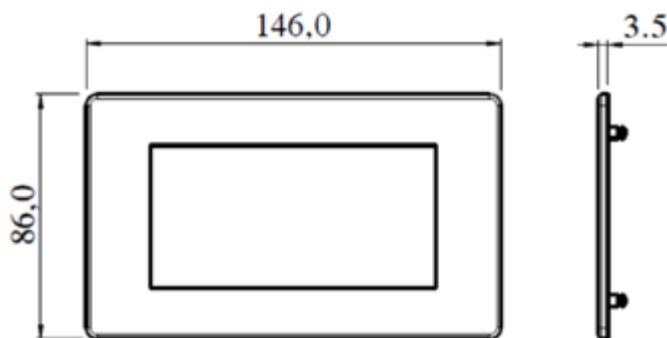

Part Number - P448/*
4 Euromod plate

NOTE:

The Company Policy is one of continuous improvement and the right to change designs, dimensions, descriptive matter, etc., at any time without notice is reserved.