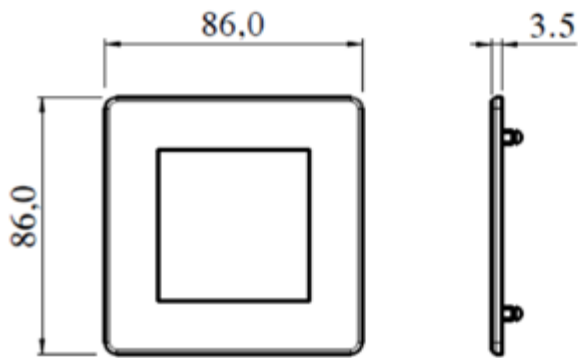

Part Number - P446/*
2 Euromod plate