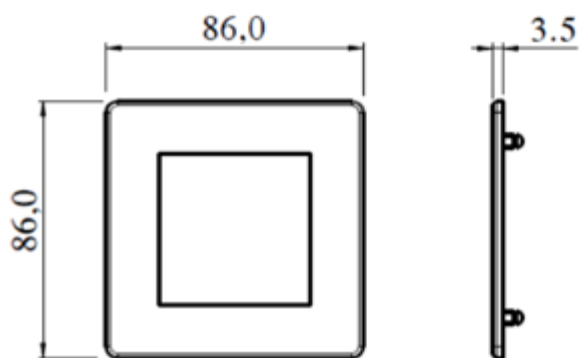

Part Number - P446/*
2 Euromod plate