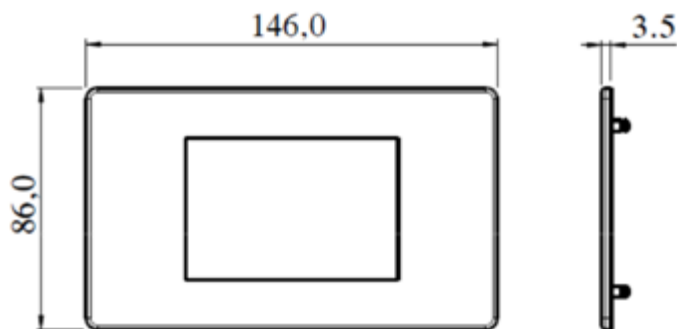

Part Number - P447/*
3 Euromod plate