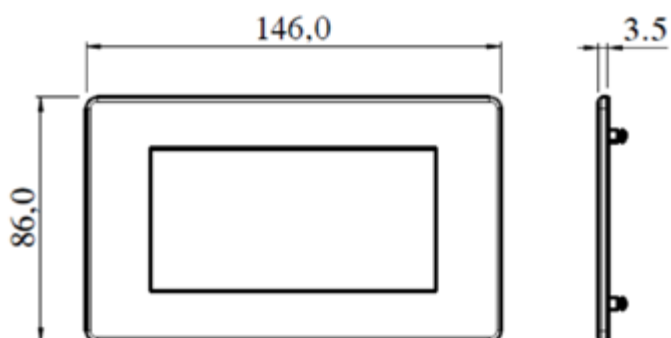

Part Number - P448/*
4 Euromod plate

NOTE:

The Company Policy is one of continuous improvement and the right to change designs, dimensions, descriptive matter, etc., at any time without notice is reserved.