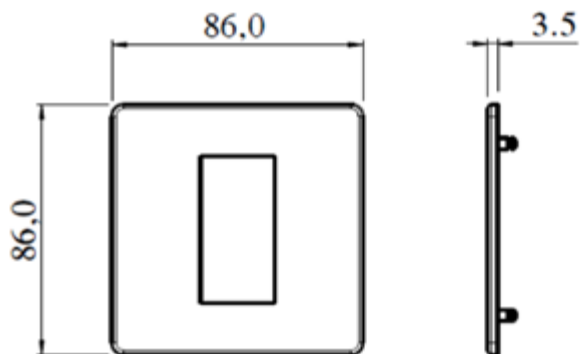

Collection	Finish	Product
Penthouse	Polished Brass	Euromod Plates

Part Number - P445/*
1 Euromod plate