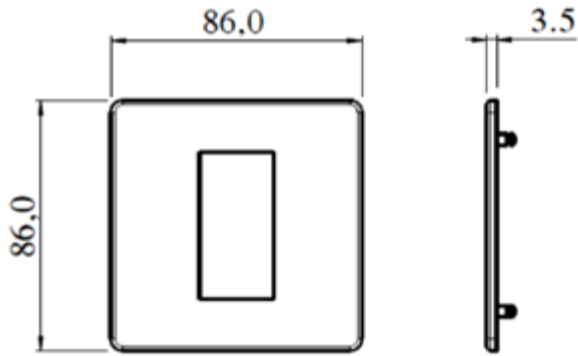

Collection	Finish	Product
Penthouse	Polished Brass	Euromod Plates

Part Number - P445/*
1 Euromod plate