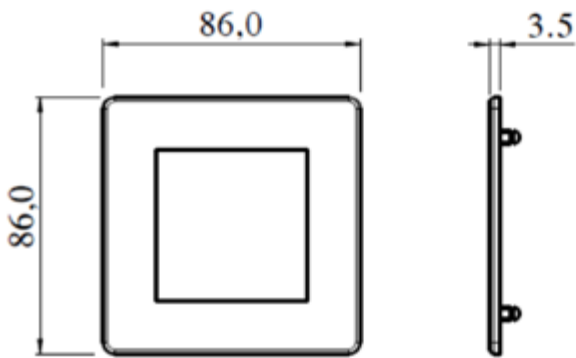

Part Number - P446/*
2 Euromod plate