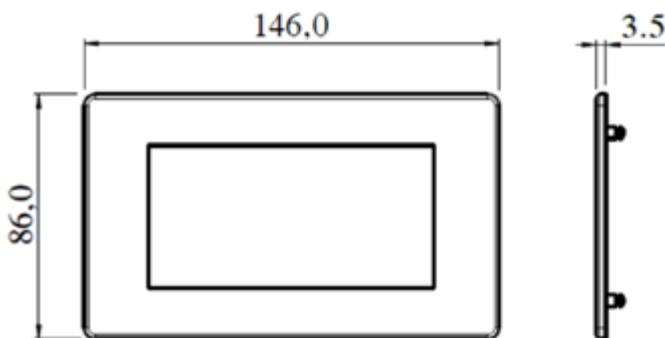

Part Number - P448/*
4 Euromod plate

NOTE:

The Company Policy is one of continuous improvement and the right to change designs, dimensions, descriptive matter, etc., at any time without notice is reserved.